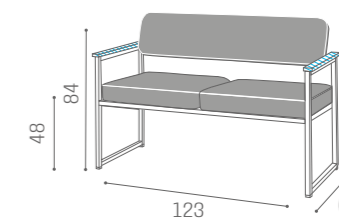

WAITING AREA OPALE

IN PHOTO:
A VINTAGE BLUE K2
B VINTAGE ICE K8

COLOURS A ● B ○

WAITING AREA PICCADILLY

IN PHOTO:
GREY PEARL P2

COLOURS A ● B ○
MATERIALS C ●

● AVAILABLE IN THE MATERIALS