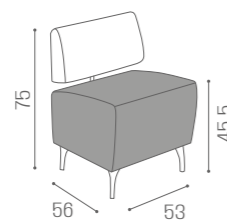

"C" SHAPE

"S" SHAPE

"S" SHAPE
SH/994
€1.249

COLOURS A ● B ○

WAITING AREA OPALE

IN PHOTO:
A VINTAGE BLUE K2
B VINTAGE ICE K8

SH/954
€569

SH/955
€879