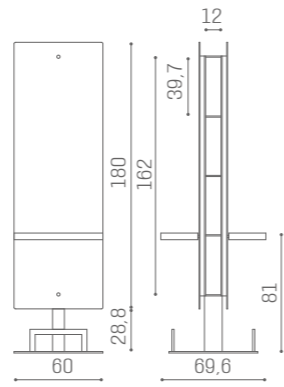

REMOTE CONTROL
FOR MULTICOLOUR
RGB LIGHTING

MIRRORS LUNAR

ALUMINIUM + MIRROR
MI/372-07
€2.189

ALUMINIUM
MI/372-06
€2.189

MIRRORS LUNAR

ALUMINIUM + MIRROR
MI/370-07
€869

ALUMINIUM
MI/370-06
€869

SERVER AVAILABLE SEE PAGE 99