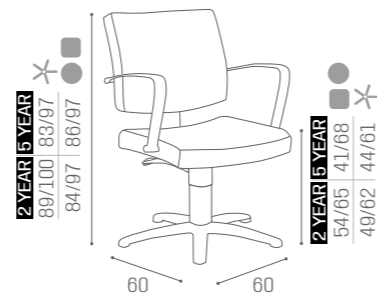

2 YEAR PUMP GUARANTEE

	PUMP WITH BRAKE	CHROME PUMP WITH BRAKE AND BLACK BASE
*	CH/150-2 €939	CH/150-2N €989
R	CH/150-2/R €1.069	CH/150-2/RN €1.119
S	CH/150-2/S €1.069	CH/150-2/SN €1.119