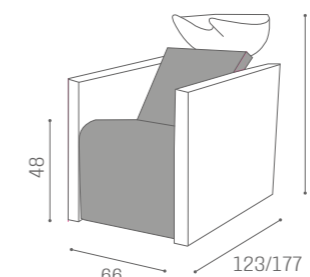

COLOURS A ● B ○

	MASSAGE CHAISE LONGUE	CHAISE LONGUE
	WU/770/B €5.129	WU/771/B €4.629
	WU/770/N €5.229	WU/771/N €4.729
	WU/770/M €5.379	WU/771/M €4.879