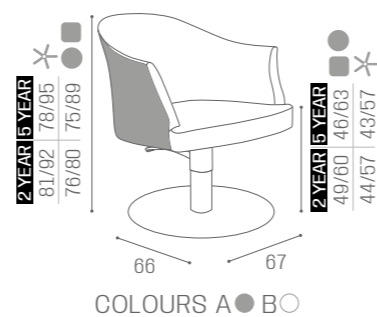

5 YEAR PUMP GUARANTEE	
PUMP WITH BRAKE	BLACK PUMP WITH BRAKE
★ CH/120-4 €1.169	★ CH/120-4N €1.219
R CH/120-4/R €1.299	R CH/120-4/RN €1.349
S CH/120-4/S €1.299	S CH/120-4/SN €1.349

2 YEAR PUMP GUARANTEE	
PUMP WITH BRAKE	CHROME PUMP WITH BRAKE AND BLACK BASE
★ CH/120-2 €859	★ CH/120-2N €909
R CH/120-2/R €989	R CH/120-2/RN €1.039
S CH/120-2/S €989	S CH/120-2/SN €1.039