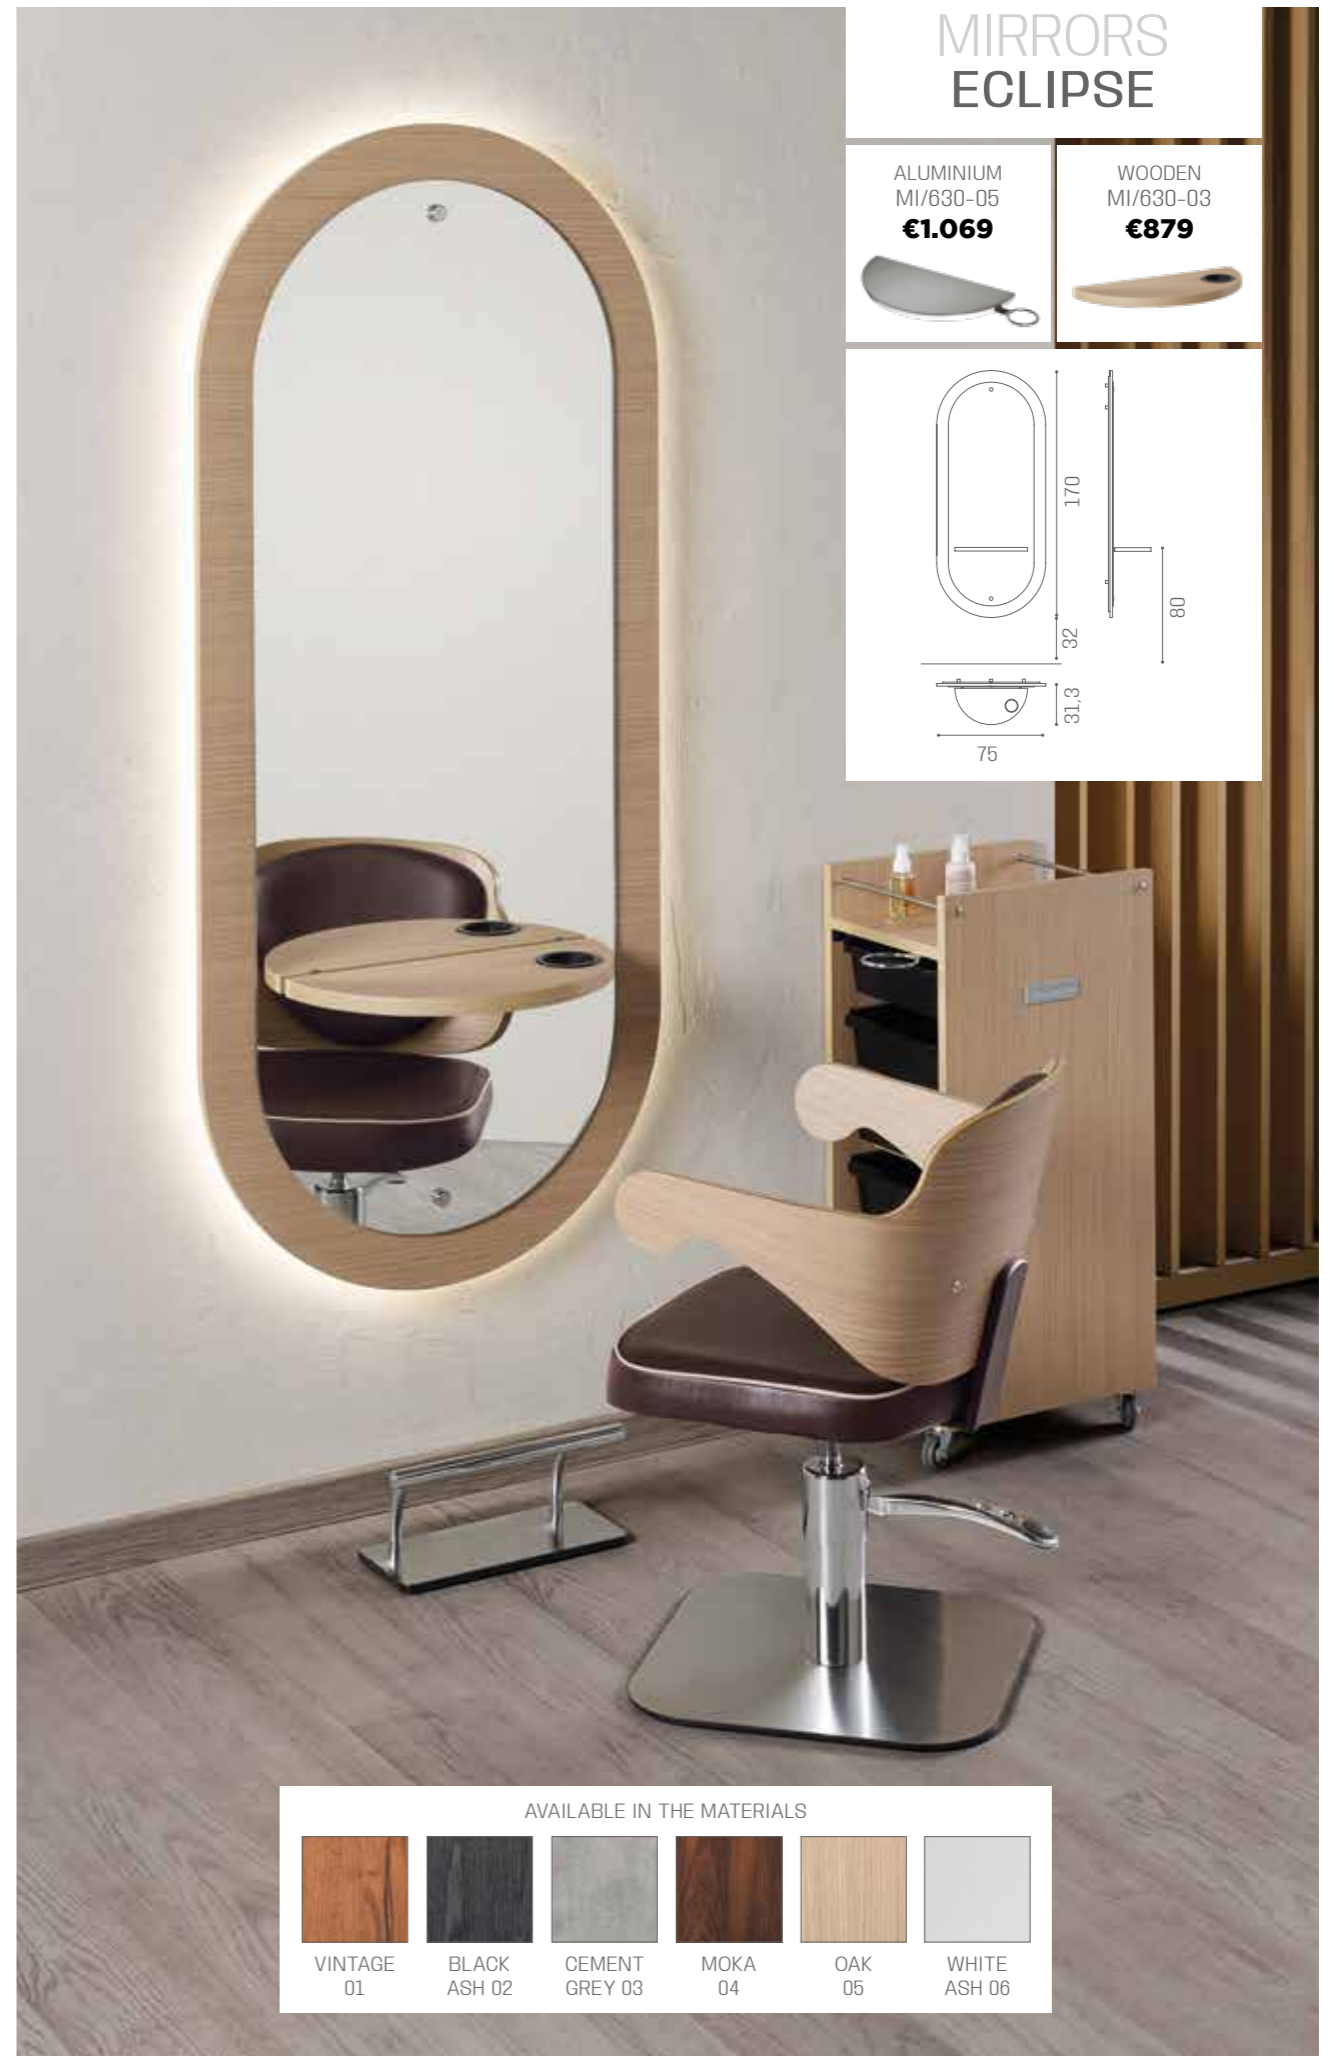

2 YEAR PUMP GUARANTEE

101/120			
	SH/431-2 €1.069	SH/431-2/R SH/431-2/S €1.189	SH/431-22 €1.289

CH/212-4

CH/211-44

CH/211-4

MIRRORS NEW YORK

MI/512-09
€3.999

AVAILABLE IN THE MATERIALS