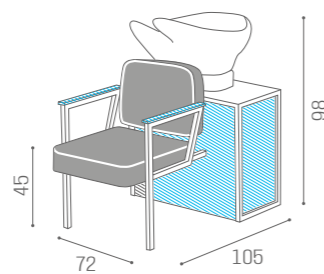

COLOURS A ● B ○
MATERIALS C ●

C ● AVAILABLE
IN THE MATERIALS