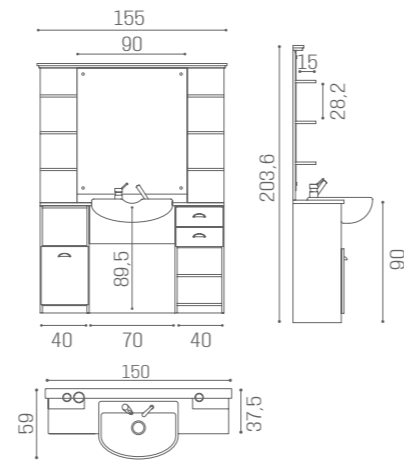

MIRRORS TRIOMPHE VINTAGE

IN PHOTO:
MOKA 04

MIRRORS MONZA