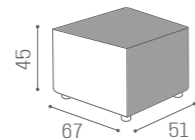

IN PHOTO:
VINTAGE BROWN F5
VINTAGE WHITE G3

RC/051
€419

RC/050
€319

RC/052
€419

COLOURS A ● B ○

WAITING AREA HEX

IN PHOTO:
MARINE L2
GOLD K6

RC/110
€379