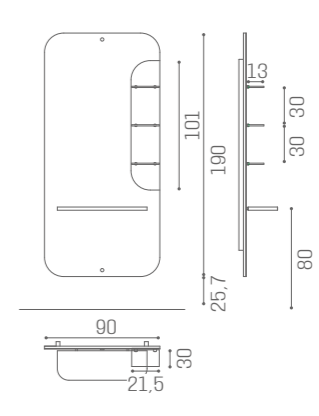

AVAILABLE IN THE MATERIALS

VINTAGE 01	BLACK ASH 02	CEMENT GREY 03	MOKA 04	OAK 05	WHITE ASH 06