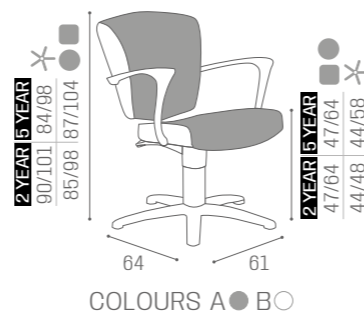

2 YEAR PUMP GUARANTEE

	PUMP WITH BRAKE	CHROME PUMP WITH BRAKE AND BLACK BASE
*	SH/410-2 €1.069	SH/410-2N €1.119
R	SH/410-2/R €1.189	SH/410-2/RN €1.239
S	SH/410-2/S €1.189	SH/410-2/SN €1.239