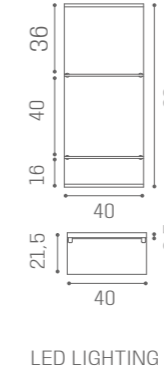

SHINE
RT/092
€469