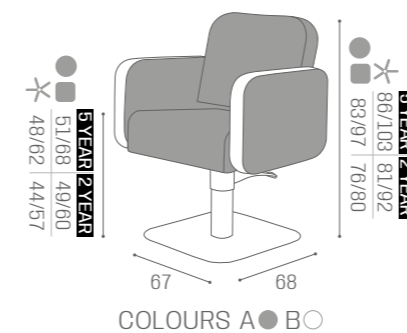

2 YEAR PUMP GUARANTEE

	PUMP WITH BRAKE	CHROME PUMP WITH BRAKE AND BLACK BASE
★	CH/050-2 €819	CH/050-2N €869
R	CH/050-2/R €949	CH/050-2/RN €999
S	CH/050-2/S €949	CH/050-2/SN €999