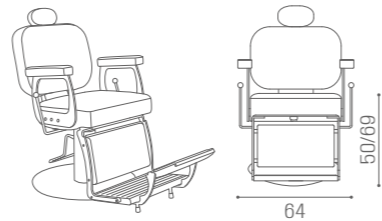

SH/267-6
€3.629