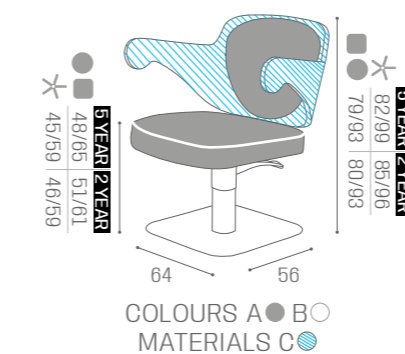

2 YEAR PUMP GUARANTEE

	PUMP WITH BRAKE	CHROME PUMP WITH BRAKE AND BLACK BASE
★	CH/230-2 €819	CH/230-2N €869
R	CH/230-2/R €949	CH/230-2/RN €999
S	CH/230-2/S €949	CH/230-2/SN €999