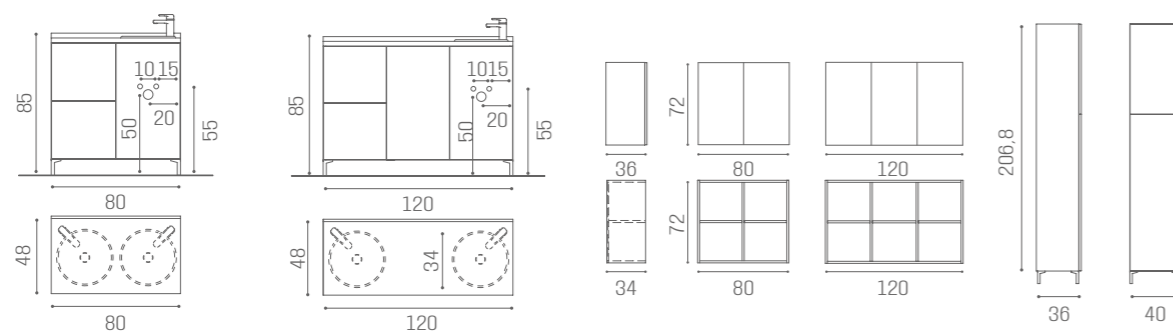

OAK
05

WHITE
ASH 06

WS/036
€549

WS/037
€779

WS/042
€399

WS/043
€599

SERVICE CABINETS SERVICE CENTRE

80 CM