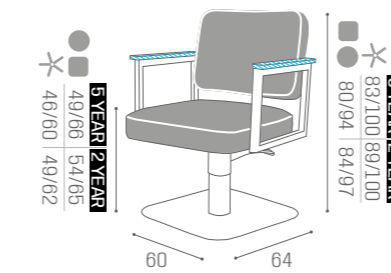

COLOURS A ● B ○
MATERIALS C ●