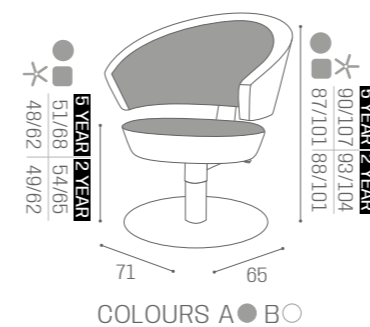

5 YEAR PUMP GUARANTEE	
PUMP WITH BRAKE	BLACK PUMP WITH BRAKE
★ CH/120-4 €1.169	★ CH/120-4N €1.219
R CH/120-4/R €1.299	R CH/120-4/RN €1.349
S CH/120-4/S €1.299	S CH/120-4/SN €1.349

2 YEAR PUMP GUARANTEE	
PUMP WITH BRAKE	CHROME PUMP WITH BRAKE AND BLACK BASE
★ CH/120-2 €859	★ CH/120-2N €909
R CH/120-2/R €989	R CH/120-2/RN €1.039
S CH/120-2/S €989	S CH/120-2/SN €1.039