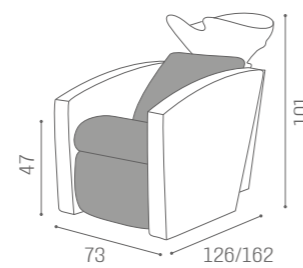

IN PHOTO:
A VINTAGE WHITE G3
B VINTAGE CHOCOLATE H9

IN PHOTO:
BROWN PEARL P3

WASH UNITS ERGOWASH

	 ELECTRIC LEG REST	
	WU/110/B €3.129	WU/111/B €2.499
	WU/110/N €3.219	WU/111/N €2.599
	WU/110/M €3.369	WU/111/M €2.749