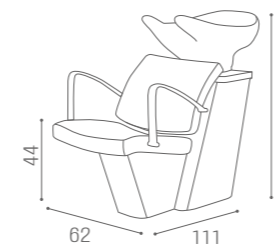

	SH/222/B €1.939
	SH/222/N €2.039
	SH/222/M €2.189

COLOURS A ● B ○

LINK
SH/881
€299

COMPACT

IN PHOTO:
VINTAGE TAN G2

	BLACK STRUCTURE	SILVER STRUCTURE
	WU/250-21/B €1.999	WU/250-22/B €1.999
	WU/250-21/N €2.099	WU/250-22/N €2.099
	WU/250-21/M €2.249	WU/250-22/M €2.249