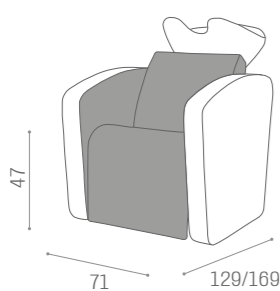

MASSAGE CHAISE LONGUE	 CHAISE LONGUE	
	WU/630/B €14.199	WU/631/B €11.199	WU/632/B €9.099
	WU/630/N €14.499	WU/631/N €11.499	WU/632/N €9.399
	WU/630/M €14.949	WU/631/M €11.949	WU/632/M €9.849

COLOURS A ● B ○