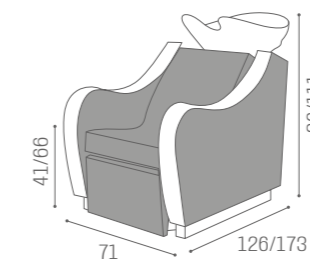

COLOURS A ● B ○

WASH UNITS GRAVITY