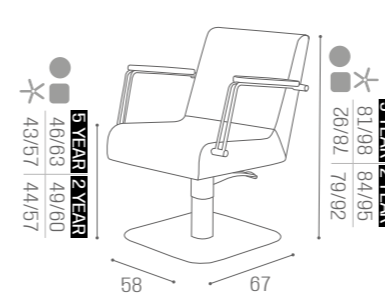

2 YEAR PUMP GUARANTEE

	PUMP WITH BRAKE	CHROME PUMP WITH BRAKE AND BLACK BASE
*	CH/150-2 €939	CH/150-2N €989
R	CH/150-2/R €1.069	CH/150-2/RN €1.119
S	CH/150-2/S €1.069	CH/150-2/SN €1.119