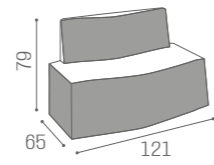

RC/081
€629

RC/082
€819

RC/083
€1.379

WITH BRACKET FOR HOOD DRYER

RC/081-5
1 SEATER
€699

RC/082-5
2 SEATER
€959

COLOURS A ● B ○

"C" SHAPE
SH/993
€1.249