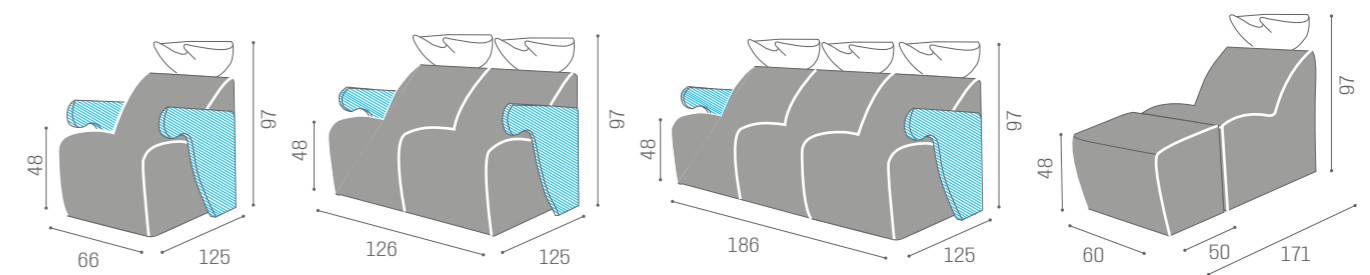

/B WHITE

/N BLACK

/M MATT

C AVAILABLE IN THE MATERIALS

VINTAGE
01

BLACK
ASH 02

CEMENT
GREY 03

MOKA
04

OAK
05

WHITE
ASH 06