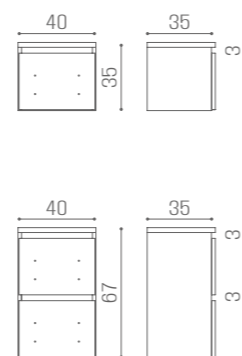

BRIDGE

HAIRDRYER HOLDER INCLUDED WITH TROLLEYS

TROLLEYS

GLAM

TR/07

€499