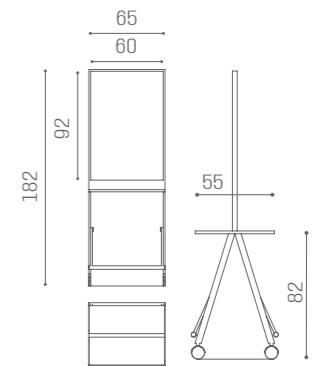

ACCESSORIES

ON THE WALL

METAL FRAME - LED BACKLIT - OPAQUE GLASS - ADJUSTABLE GLASS SHELVES

ICE

RAINBOW

LED LIGHTING, UPHOLSTERED PANEL

ACCESSORIES

RAINBOW AND DECOR SHELVES AND SHINE PANEL ARE AVAILABLE IN THE MATERIALS:

LED LIGHTING

UPHOLSTERED PANEL

COLUMN

	WU/060/B €1.099
	WU/060/N €1.199
	WU/060/M €1.349

COLUMN+

	WU/065/B €1.939
	WU/065/N €2.039
	WU/065/M €2.189

AVAILABLE FOR LUNAR AND LYON MIRRORS

EACH PACK HAS 20 PIECES OF 27X27 CM (HOOKS INCLUDED)

SCUOLA
MI/202
€869