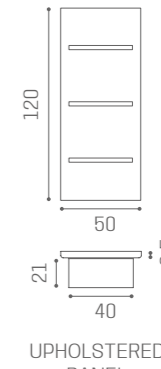

LED LIGHTING

DECOR
RT/011
€299