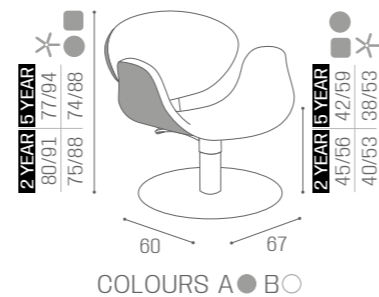

5 YEAR PUMP GUARANTEE	
PUMP WITH BRAKE	BLACK PUMP WITH BRAKE
★ SH/430-4 €1.129	★ SH/430-4N €1.179
R SH/430-4/R €1.249	R SH/430-4/RN €1.299
S SH/430-4/S €1.249	S SH/430-4/SN €1.299

2 YEAR PUMP GUARANTEE	
PUMP WITH BRAKE	CHROME PUMP WITH BRAKE AND BLACK BASE
★ SH/430-2 €819	★ SH/430-2N €869
R SH/430-2/R €939	R SH/430-2/RN €989
S SH/430-2/S €939	S SH/430-2/SN €989