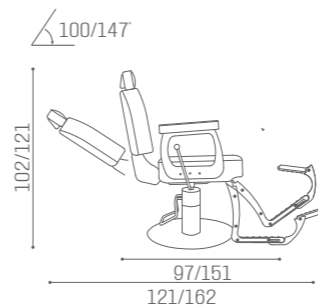

SH/267-6
€3.629