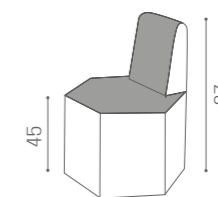

RC/111
€469