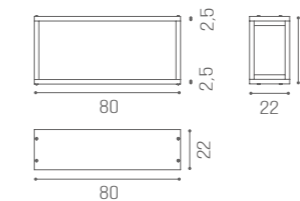

WO/200
€809

WO/202
€1.249

WO/201
€1.249

EYE RT/095 €249

STOOLS

HARLEY
ESP/1000-2
€149

MUSTANG
CS/301
€279

GILERA
CS/400
€219