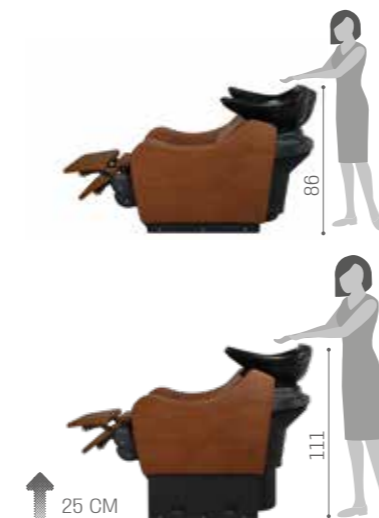

COLOURS A ● B ○

WASH UNITS GRAVITY