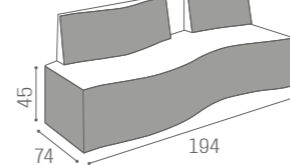

RC/081
€629

RC/082
€819

RC/083
€1.379

WITH BRACKET FOR HOOD DRYER

RC/081-5
1 SEATER
€699

RC/082-5
2 SEATER
€959

COLOURS A ● B ○

"C" SHAPE
SH/993
€1.249