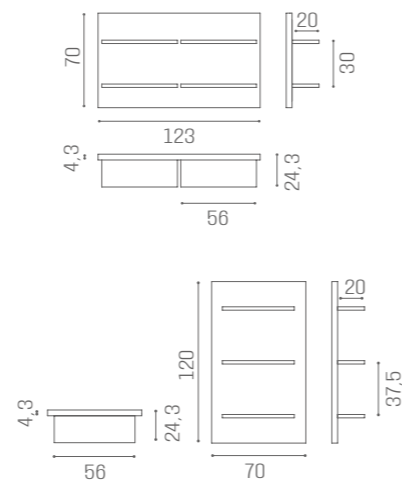

ACCESSORIES

ON THE WALL

METAL FRAME - LED BACKLIT - OPAQUE GLASS - ADJUSTABLE GLASS SHELVES

ICE

RAINBOW

LED LIGHTING, UPHOLSTERED PANEL

ACCESSORIES

RAINBOW AND DECOR SHELVES AND SHINE PANEL ARE AVAILABLE IN THE MATERIALS:

LED LIGHTING

UPHOLSTERED PANEL

COLUMN

	WU/060/B €1.099
	WU/060/N €1.199
	WU/060/M €1.349

COLUMN+

	WU/065/B €1.939
	WU/065/N €2.039
	WU/065/M €2.189

AVAILABLE FOR LUNAR AND LYON MIRRORS

EACH PACK HAS 20 PIECES OF 27X27 CM (HOOKS INCLUDED)

SCUOLA
MI/202
€869