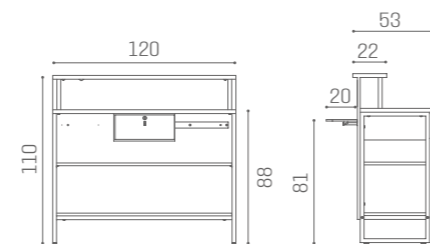

IN PHOTO:
VINTAGE 01

IN PHOTO:
A WHITE ASH 06
B OAK 05

DESKS HI-POD

RD/310
€1.499

RD/350
€999

AVAILABLE IN THE MATERIALS

VINTAGE 01	BLACK ASH 02	CEMENT GREY 03	MOKA 04	OAK 05	WHITE ASH 06

AVAILABLE IN THE MATERIALS