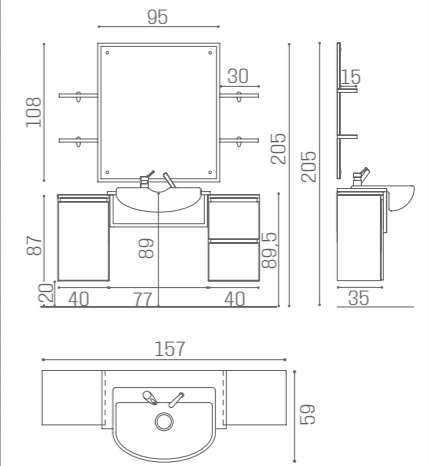

AVAILABLE IN THE MATERIALS

MM/110
€2.999

MM/111/B
€3.749

MM/111/N
€3.849

MM/120
€1.499

MM/121/B
€2.379

MM/121/N
€2.479

SERVICE CABINETS WALL SYSTEM