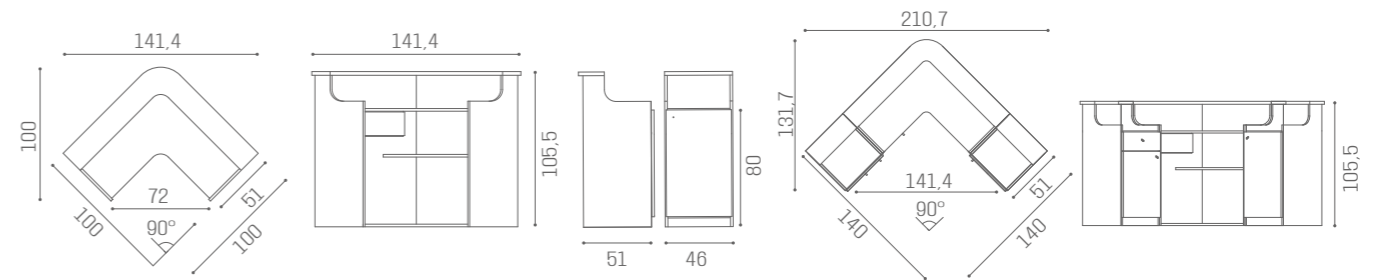

DESKS
SMART

IN PHOTO:
VINTAGE BROWN F5

DESKS
SMART

L60 X W30 CM