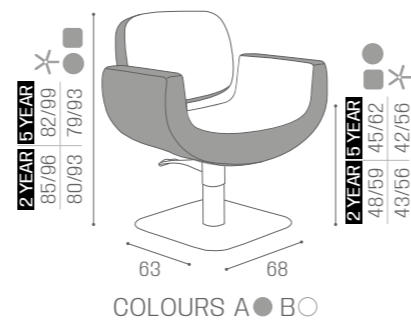

2 YEAR PUMP GUARANTEE

	PUMP WITH BRAKE	CHROME PUMP WITH BRAKE AND BLACK BASE
★	CH/180-2 €939	CH/180-2N €989
R	CH/180-2/R €1.069	CH/180-2/RN €1.119
S	CH/180-2/S €1.069	CH/180-2/SN €1.119