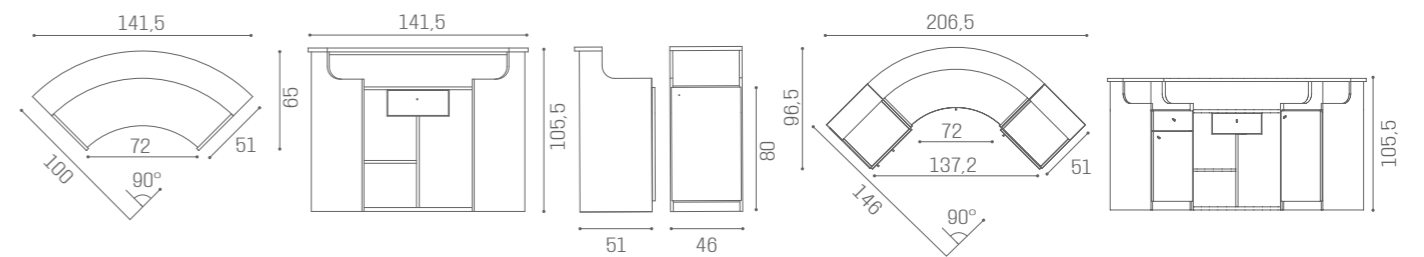

DESKS FORM

RD/250
€1.439

RD/252
€2.129

RD/254
€2.129

RD/256
€2.819

SHELF ACC/085
€269

RD/256

DESKS
SMARTIN PHOTO:
VINTAGE BROWN F5DESKS
SMARTRD/260
€2.689RD/262
€3.379RD/264
€3.379RD/266
€4.069