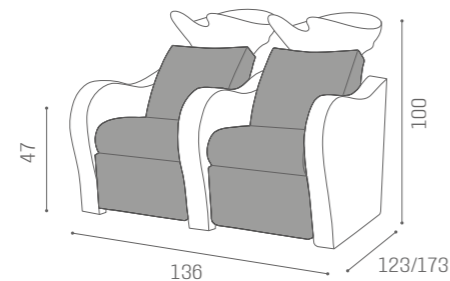

COLOURS A ● B ○