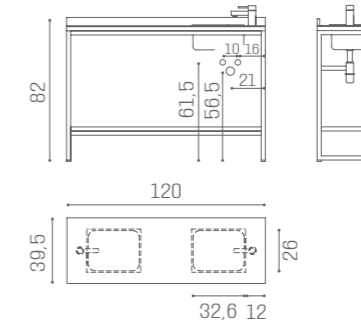

WO/200
€809

WO/202
€1.249

WO/201
€1.249

EYE RT/095 €249

STOOLS

HARLEY
ESP/1000-2
€149

MUSTANG
CS/301
€279

GILERA
CS/400
€219