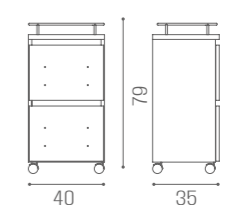

STYLE

TR/47

€569

ONLY WHITE ASH 06

TOWER

DESKS MILLENNIUM

IN PHOTO:
CHAMPAGNE 10

DESKS MILLENNIUM WOOD