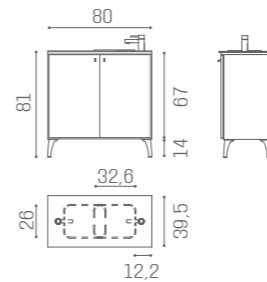

GLASS TOP

INCLUDED WITH
WO/138 - WO/139
WO/143 - WO/144
WO/145

WO/138
€1.249