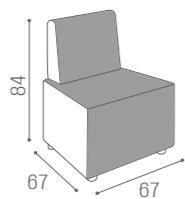

IN PHOTO:
VINTAGE BROWN F5
VINTAGE WHITE G3

RC/051
€419

RC/050
€319

RC/052
€419

COLOURS A ● B ○

WAITING AREA HEX

IN PHOTO:
MARINE L2
GOLD K6

RC/110
€379