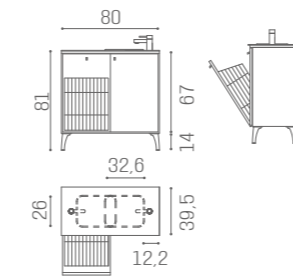

GLASS TOP

INCLUDED WITH
WO/138 - WO/139
WO/143 - WO/144
WO/145

WO/138
€1.249