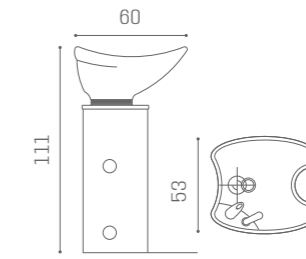

COLUMN

	WU/060/B €1.099
	WU/060/N €1.199
	WU/060/M €1.349

COLUMN+

	WU/065/B €1.939
	WU/065/N €2.039
	WU/065/M €2.189

SERVER
ST/033
€319

AVAILABLE FOR LUNAR AND LYON MIRRORS

CURTAIN
ACC/070-B
€199

EACH PACK HAS 20 PIECES OF 27X27 CM (HOOKS INCLUDED)