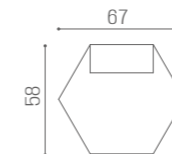

COLOURS A ● B ○