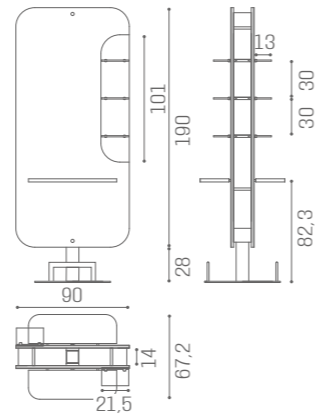

2 YEAR PUMP GUARANTEE

101/120			
	SH/431-2 €1.069	SH/431-2/R SH/431-2/S €1.189	SH/431-22 €1.289

CH/212-4

CH/211-44

CH/211-4

MIRRORS NEW YORK

MI/512-09
€3.999

AVAILABLE IN THE MATERIALS