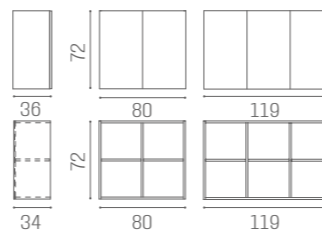

WO/140
€749

120 CM

WO/143
€1.069

SERVICE CENTRE FRONT, CAMDEN AND
EYE AVAILABLE IN THE MATERIALS

MOKA 04 OAK 05 WHITE ASH 06

GLASS TOP

INCLUDED WITH
WO/138 - WO/139
WO/143 - WO/144
WO/145

WO/138
€1.249