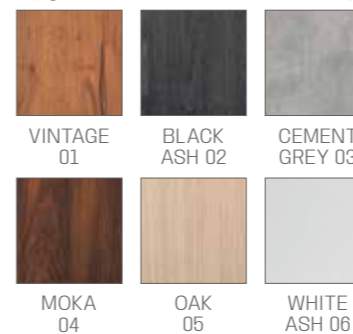

COLOURS A ● B ○

WAITING AREA PICCADILLY

IN PHOTO:
GREY PEARL P2

RC/130
€749

RC/140
€999

COLOURS A ● B ○
MATERIALS C ●

● AVAILABLE IN THE MATERIALS

WAITING AREA TRANSFORMER

IN PHOTO:
VINTAGE BROWN F5
VINTAGE WHITE G3

RC/051
€419

RC/050
€319

RC/052
€419

COLOURS A ● B ○

WAITING AREA HEX

IN PHOTO:
MARINE L2
GOLD K6

RC/110
€379