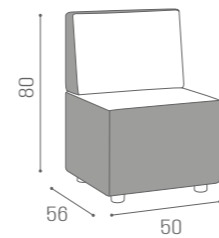

COLOURS A ● B ○