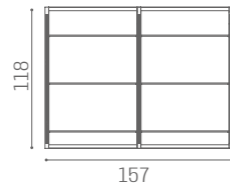

METAL FRAME - LED BACKLIT - OPAQUE GLASS - ADJUSTABLE GLASS SHELVES

ICE