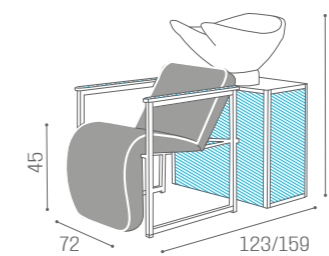

IN PHOTO:
A SAGE GREEN N6
B PEBBLE BLACK N1
C BLACK ASH 02

WASH UNITS SOHO

	WU/450/B €2.379
	WU/450/N €2.479
	WU/450/M €2.629

COLOURS A ● B ○
MATERIALS C ●

C ● AVAILABLE
IN THE MATERIALS

C ● AVAILABLE
IN THE MATERIALS