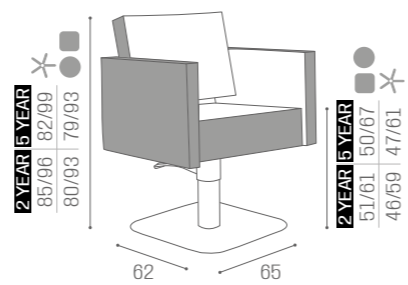

COLOURS A ● B ○

SEE PAGE 42 FOR
RECLINING VERSION

IN PHOTO:
A TEA 62
B ESPRESSO 64
C VINTAGE 01
5 YEAR PUMP

C ● AVAILABLE
IN THE MATERIALS

VINTAGE 01

BLACK ASH 02

CEMENT GREY 03

MOKA 04

OAK 05

WHITE ASH 06