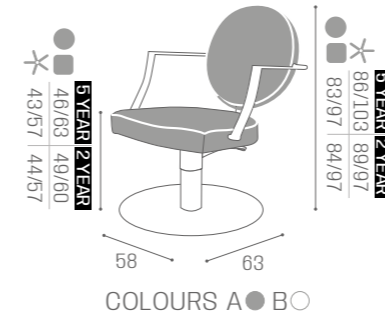

2 YEAR PUMP GUARANTEE

	PUMP WITH BRAKE	CHROME PUMP WITH BRAKE AND BLACK BASE
*	SH/410-2 €1.069	SH/410-2N €1.119
R	SH/410-2/R €1.189	SH/410-2/RN €1.239
S	SH/410-2/S €1.189	SH/410-2/SN €1.239