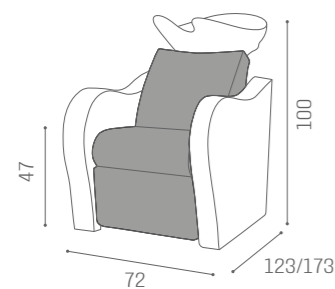

COLOURS A ● B ○