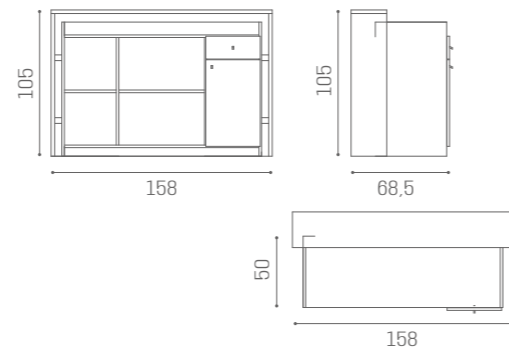

MULTICOLOUR RGB LIGHTING
RD/039
€2.379

UPHOLSTERED PANEL
RD/037
€1.939

L60 X W30 CM
SHELF ACC/080
€249