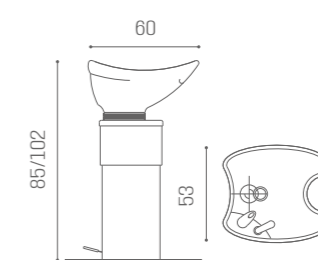

COLUMN

	WU/060/B €1.099
	WU/060/N €1.199
	WU/060/M €1.349

COLUMN+

	WU/065/B €1.939
	WU/065/N €2.039
	WU/065/M €2.189

SERVER
ST/033
€319

AVAILABLE FOR LUNAR AND LYON MIRRORS

CURTAIN
ACC/070-B
€199

EACH PACK HAS 20 PIECES OF 27X27 CM (HOOKS INCLUDED)