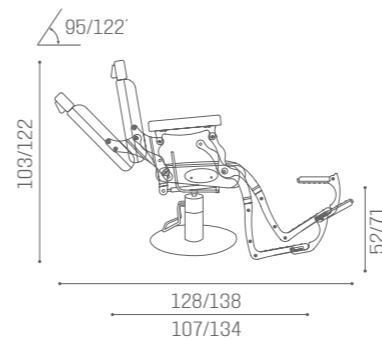

BARBER PREMIER BLACK

IN PHOTO:
VINTAGE TAN G2

IN PHOTO:
VINTAGE TAN G2

BARBER PREMIER WHITE

67