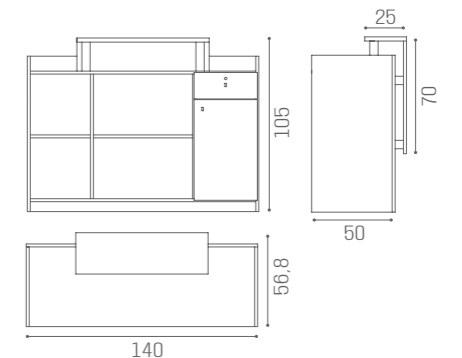

FRONT PANEL AVAILABLE IN THE MATERIALS