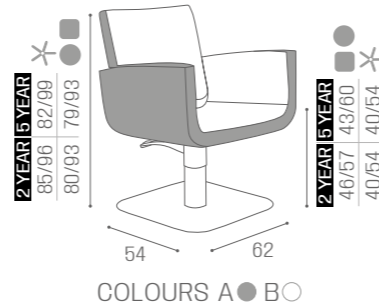

2 YEAR PUMP GUARANTEE

	PUMP WITH BRAKE	CHROME PUMP WITH BRAKE AND BLACK BASE
★	CH/050-2 €819	CH/050-2N €869
R	CH/050-2/R €949	CH/050-2/RN €999
S	CH/050-2/S €949	CH/050-2/SN €999