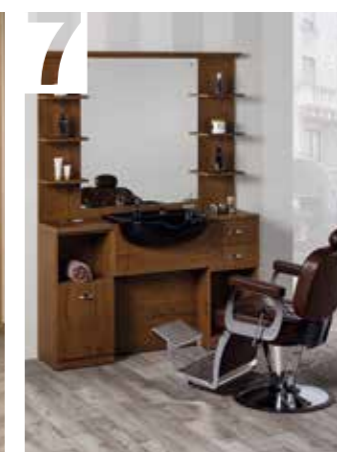

7 BARBER

EXÉCUTIF	87
ELITE+	88
ELITE	89
PREMIER BLACK	90
PREMIER WHITE	91
TRIOMPHE VINTAGE	92
MONZA	93

8 SERVICE CABINETS

WALL SYSTEM	94-95
SERVICE CENTRE	96
CAMDEN	97

9 ACCESSORIES

EYE	97
STOOLS	97
ON THE WALL	98
ICE	98
RAINBOW	98
CURTAIN	99
COLUMN	99
COLUMN+	99
SHINE	99
DECOR	99
SCUOLA	99
SERVER	99
FOOTREST	100
COVERS	100
BOOSTER CUSHIONS	100
SPARE PARTS FOR WASH UNITS	100