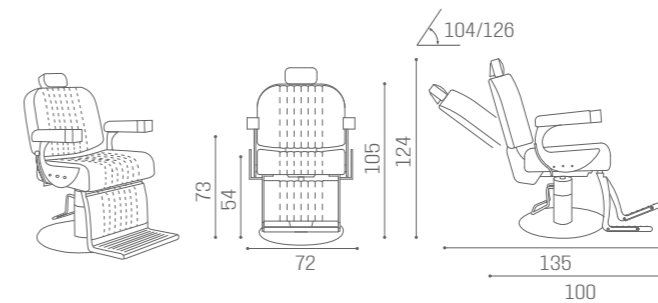

SH/278-6
€3.749