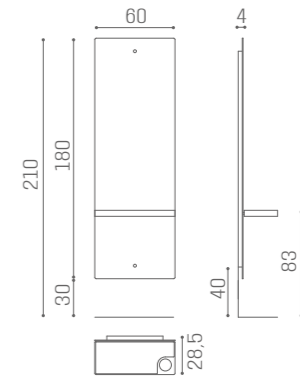

REMOTE CONTROL
FOR MULTICOLOUR
RGB LIGHTING

MIRRORS LUNAR

ALUMINIUM + MIRROR
MI/372-07
€2.189

ALUMINIUM
MI/372-06
€2.189

MIRRORS LUNAR

ALUMINIUM + MIRROR
MI/370-07
€869

ALUMINIUM
MI/370-06
€869

SERVER AVAILABLE SEE PAGE 99