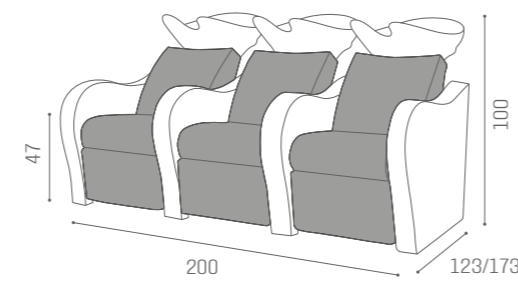

COLOURS A ● B ○