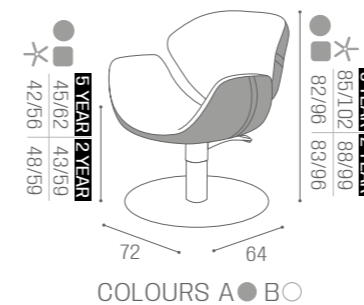

5 YEAR PUMP GUARANTEE	
PUMP WITH BRAKE	BLACK PUMP WITH BRAKE
★ SH/430-4 €1.129	★ SH/430-4N €1.179
R SH/430-4/R €1.249	R SH/430-4/RN €1.299
S SH/430-4/S €1.249	S SH/430-4/SN €1.299

2 YEAR PUMP GUARANTEE	
PUMP WITH BRAKE	CHROME PUMP WITH BRAKE AND BLACK BASE
★ SH/430-2 €819	★ SH/430-2N €869
R SH/430-2/R €939	R SH/430-2/RN €989
S SH/430-2/S €939	S SH/430-2/SN €989