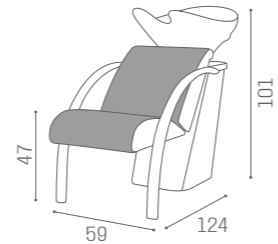

IN PHOTO:
DREAMWASH CHOCOLATE MILK K3
COMPACT VINTAGE BLUE K2

	SH/222/B €1.939
	SH/222/N €2.039
	SH/222/M €2.189

COLOURS A ● B ○