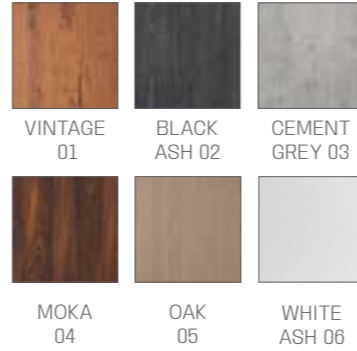

WO/143
€1.069

SERVICE CENTRE FRONT, CAMDEN AND
EYE AVAILABLE IN THE MATERIALS

MOKA 04 OAK 05 WHITE ASH 06