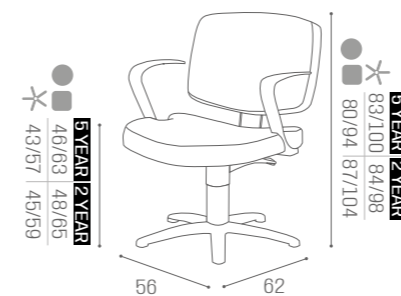

2 YEAR PUMP GUARANTEE

	PUMP WITH BRAKE	CHROME PUMP WITH BRAKE AND BLACK BASE
*	SH/317-2 €819	SH/317-2N €869
R	SH/317-2/R €939	SH/317-2/RN €989
S	SH/317-2/S €939	SH/317-2/SN €989