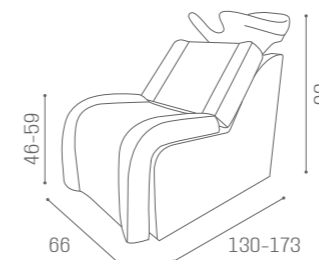

WASH UNITS PARADISE

IN PHOTO:
BEIGE PEARL P4

WASH UNITS PARADISE

INCLUDED

TILTING AND SLIDING

ACC/250
€249

WU/900/B €5.999	WU/901/B €5.749	WU/902/B €4.999
WU/900/N €6.099	WU/901/N €5.849	WU/902/N €5.099
WU/900/M €6.249	WU/901/M €5.999	WU/902/M €5.249