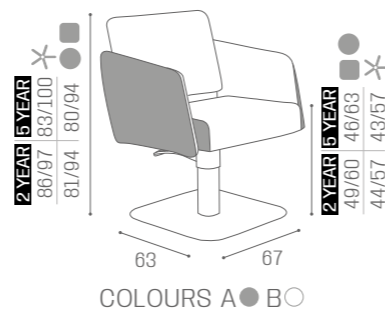

2 YEAR PUMP GUARANTEE

	PUMP WITH BRAKE	CHROME PUMP WITH BRAKE AND BLACK BASE
*	SH/325-2 €689	SH/325-2N €739
R	SH/325-2/R €819	SH/325-2/RN €869
S	SH/325-2/S €819	SH/325-2/SN €869