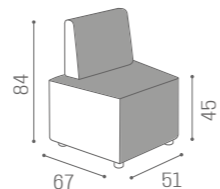

IN PHOTO:
VINTAGE BROWN F5
VINTAGE WHITE G3

RC/051
€419

RC/050
€319

RC/052
€419

COLOURS A ● B ○

WAITING AREA HEX

IN PHOTO:
MARINE L2
GOLD K6

RC/110
€379