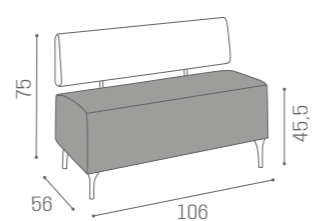

"C" SHAPE

"S" SHAPE

"S" SHAPE
SH/994
€1.249

COLOURS A ● B ○

WAITING AREA OPALE

IN PHOTO:
A VINTAGE BLUE K2
B VINTAGE ICE K8

SH/954
€569

SH/955
€879