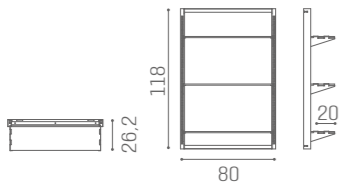

METAL FRAME - LED BACKLIT - OPAQUE GLASS - ADJUSTABLE GLASS SHELVES

ICE