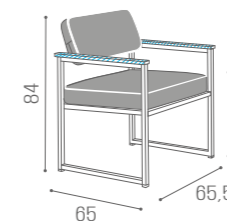

RC/140
€999