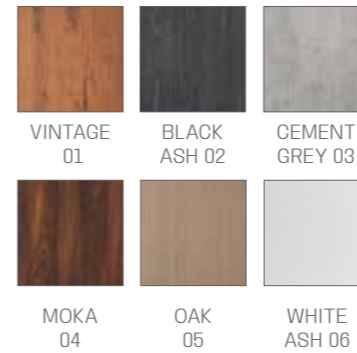

ACCESSORIES

RAINBOW AND DECOR SHELVES AND SHINE PANEL ARE AVAILABLE IN THE MATERIALS: