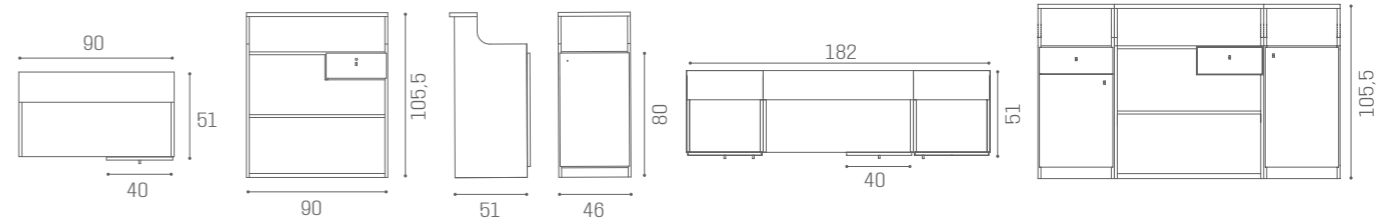

RD/274
€1.689

RD/276
€2.379

SHELF ACC/084
€99

RD/276

WAITING AREA LOUNGE

IN PHOTO:
A VINTAGE WHITE G3
B VINTAGE TAN G2

WAITING AREA B-SIDE

IN PHOTO:
YELLOW PEARL P7