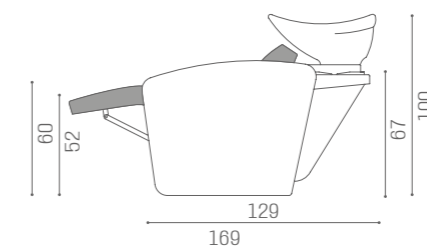

WASH UNITS SUBLIME

IN PHOTO:
A MILK 61
B MARINE L2

IN PHOTO:
COGNAC N5

WASH UNITS SUBLIME

1 SEATER

	 MASSAGE CHAISE LONGUE	 CHAISE LONGUE	
	WU/160/B €4.999	WU/161/B €3.999	WU/162/B €3.299
	WU/160/N €5.099	WU/161/N €4.099	WU/162/N €3.399
	WU/160/M €5.249	WU/161/M €4.249	WU/162/M €3.549

2 SEATER

	 MASSAGE CHAISE LONGUE	 CHAISE LONGUE	
	WU/620/B €9.599	WU/621/B €7.599	WU/622/B €6.199
	WU/620/N €9.799	WU/621/N €7.799	WU/622/N €6.399
	WU/620/M €10.099	WU/621/M €8.099	WU/622/M €6.699

3 SEATER

	 MASSAGE CHAISE LONGUE	 CHAISE LONGUE	
	WU/630/B €14.199	WU/631/B €11.199	WU/632/B €9.099
	WU/630/N €14.499	WU/631/N €11.499	WU/632/N €9.399
	WU/630/M €14.949	WU/631/M €11.949	WU/632/M €9.849

COLOURS A ● B ○