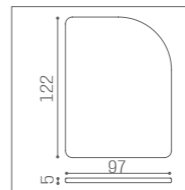

SEPARATE ACC/120
€399