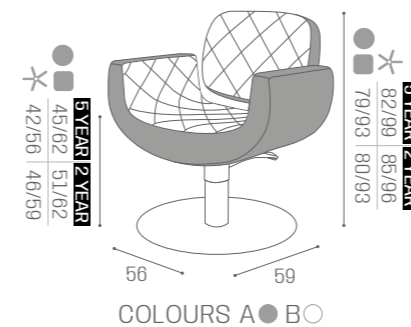

2 YEAR PUMP GUARANTEE

	PUMP WITH BRAKE	CHROME PUMP WITH BRAKE AND BLACK BASE
★	CH/180-2 €939	CH/180-2N €989
R	CH/180-2/R €1.069	CH/180-2/RN €1.119
S	CH/180-2/S €1.069	CH/180-2/SN €1.119