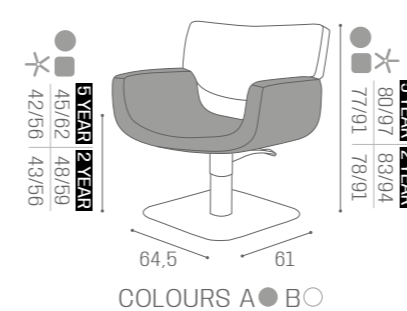

2 YEAR PUMP GUARANTEE

	PUMP WITH BRAKE	CHROME PUMP WITH BRAKE AND BLACK BASE
*	SH/325-2 €689	SH/325-2N €739
R	SH/325-2/R €819	SH/325-2/RN €869
S	SH/325-2/S €819	SH/325-2/SN €869