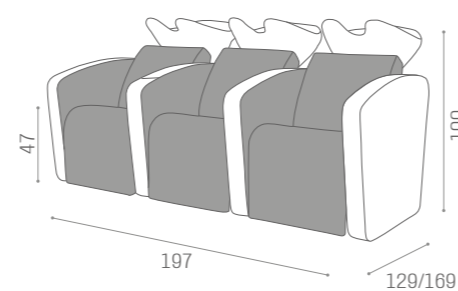

MASSAGE CHAISE LONGUE	 CHAISE LONGUE	
	WU/630/B €14.199	WU/631/B €11.199	WU/632/B €9.099
	WU/630/N €14.499	WU/631/N €11.499	WU/632/N €9.399
	WU/630/M €14.949	WU/631/M €11.949	WU/632/M €9.849

COLOURS A ● B ○