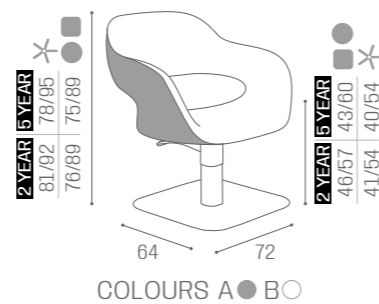

2 YEAR PUMP GUARANTEE

	PUMP WITH BRAKE	CHROME PUMP WITH BRAKE AND BLACK BASE
*	SH/317-2 €819	SH/317-2N €869
R	SH/317-2/R €939	SH/317-2/RN €989
S	SH/317-2/S €939	SH/317-2/SN €989