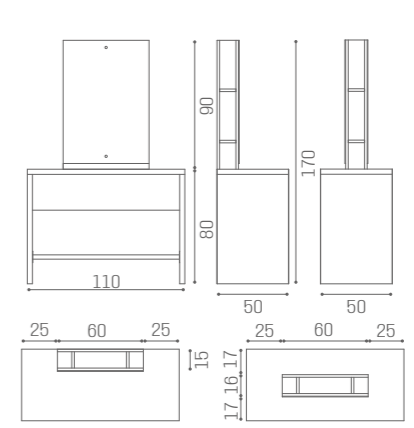

ACC/065 €99	MI/471 €1.249	MI/473 €1.629