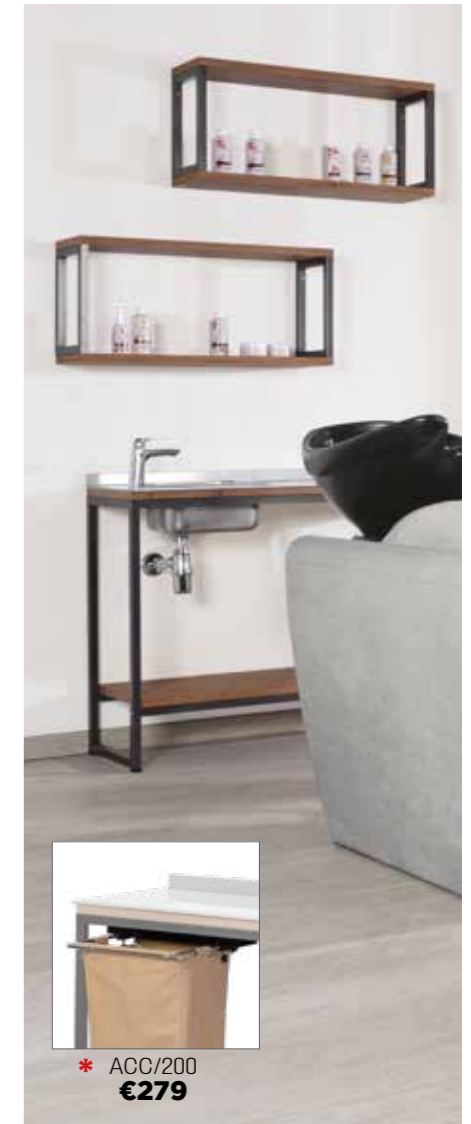

* ACC/200
€279