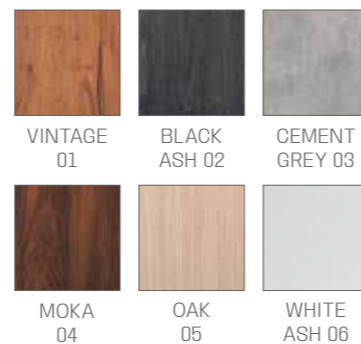

IN PHOTO:
A SAGE GREEN N6
B PEBBLE BLACK N1
C BLACK ASH 02

WASH UNITS SOHO

	WU/450/B €2.379
	WU/450/N €2.479
	WU/450/M €2.629

COLOURS A ● B ○
MATERIALS C ●

C ● AVAILABLE
IN THE MATERIALS

C ● AVAILABLE
IN THE MATERIALS