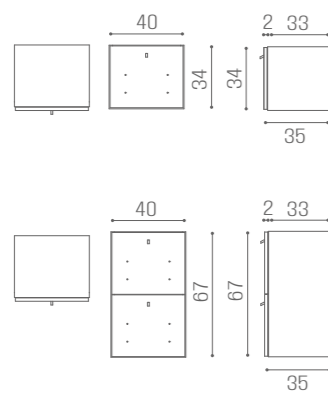

€379

CANNES WOOD

CANNES WOOD FRONT, BRIDGE AND TOWER AVAILABLE IN THE MATERIALS

VINTAGE 01

BLACK ASH 02

CEMENT GREY 03

MOKA 04

OAK 05