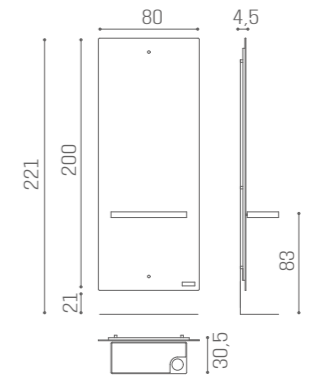

MIRRORS LYON

MI/050-01
€869

SERVER AVAILABLE SEE PAGE 99

MIRRORS SPACE

ALUMINIUM + MIRROR
MI/440-07
€1.129

ALUMINIUM
MI/440-06
€1.129

MIRRORS BROOKLYN

		
MI/483 €1.749	MI/481 €1.379	ACC/065 €99