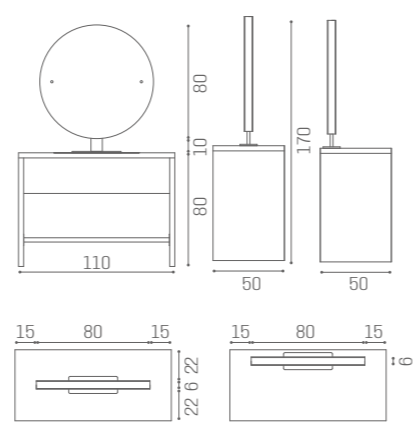

MIRRORS LYON

MI/050-01
€869

SERVER AVAILABLE SEE PAGE 99

MIRRORS SPACE

ALUMINIUM + MIRROR
MI/440-07
€1.129

ALUMINIUM
MI/440-06
€1.129

MIRRORS BROOKLYN

		
MI/483 €1.749	MI/481 €1.379	ACC/065 €99