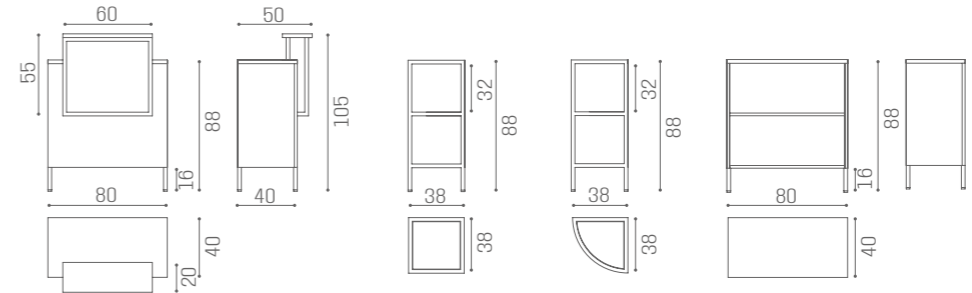

AVAILABLE IN THE MATERIALS