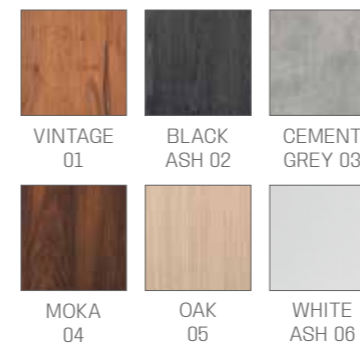

IN PHOTO:
A SAGE GREEN N6
B PEBBLE BLACK N1
C BLACK ASH 02

WASH UNITS SOHO

	WU/450/B €2.379
	WU/450/N €2.479
	WU/450/M €2.629

COLOURS A ● B ○
MATERIALS C ●

C ● AVAILABLE
IN THE MATERIALS

C ● AVAILABLE
IN THE MATERIALS