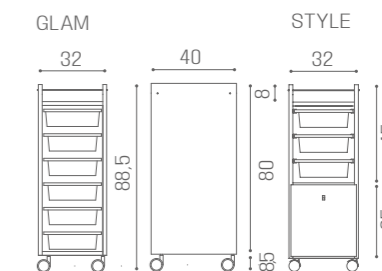

STYLE

TR/47

€569

ONLY WHITE ASH 06

TOWER

DESKS MILLENNIUM

IN PHOTO:
CHAMPAGNE 10

DESKS MILLENNIUM WOOD