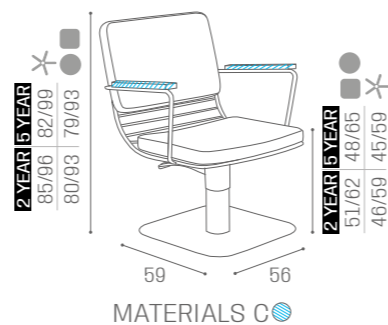

2 YEAR PUMP GUARANTEE

	PUMP WITH BRAKE	CHROME PUMP WITH BRAKE AND BLACK BASE
★	CH/230-2 €819	CH/230-2N €869
R	CH/230-2/R €949	CH/230-2/RN €999
S	CH/230-2/S €949	CH/230-2/SN €999