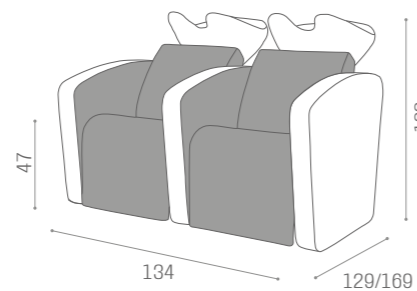

MASSAGE CHAISE LONGUE	 CHAISE LONGUE	
	WU/630/B €14.199	WU/631/B €11.199	WU/632/B €9.099
	WU/630/N €14.499	WU/631/N €11.499	WU/632/N €9.399
	WU/630/M €14.949	WU/631/M €11.949	WU/632/M €9.849

COLOURS A ● B ○