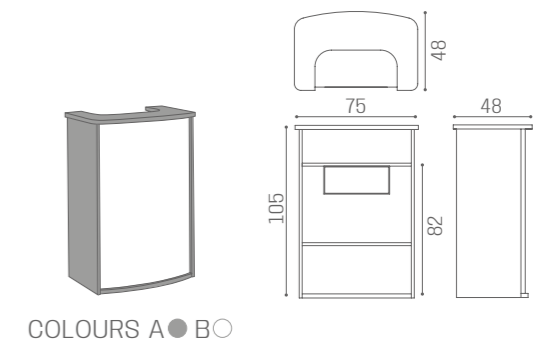

AVAILABLE IN THE MATERIALS

VINTAGE 01	BLACK ASH 02	CEMENT GREY 03	MOKA 04	OAK 05	WHITE ASH 06