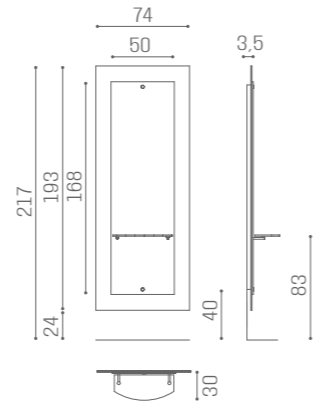

MIRRORS LYON

MI/050-01
€869

SERVER AVAILABLE SEE PAGE 99