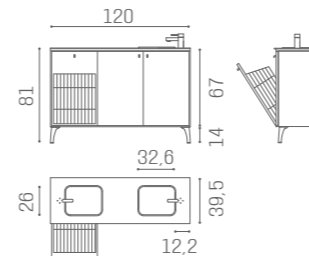

GLASS TOP

INCLUDED WITH
WO/138 - WO/139
WO/143 - WO/144
WO/145

WO/138
€1.249