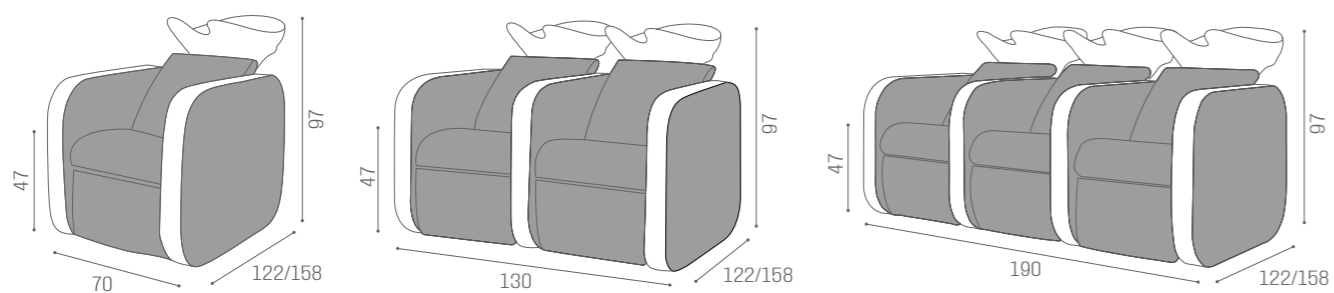

COLOURS A ● B ○