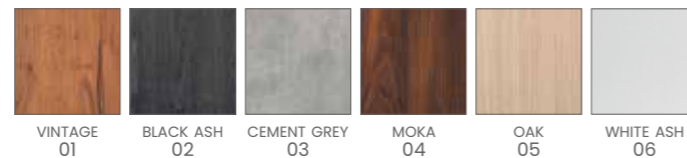

COLORI / COLOURS A ■ B □

DISPONIBILE IN 42 COLORI / AVAILABLE IN 42 COLOURS

OPERA

COLORI IN FOTO:
COLOURS IN PHOTO:
BEIGE PEARL P4
BLACK PEARL P1

LR/C304

€399

	POMPA CON FRENO PUMP WITH BRAKE
★	LR/C304 €399
R	LR/C304/R €449
S	LR/C304/S €449

DISPONIBILE CON LED
AVAILABLE WITH LED
LR/AC040
€99

VENEZIA

LR/M080-D
€499

DISPONIBILE CON LED
AVAILABLE WITH LED
LR/AC040
€99

VENEZIA

LR/M070-B
€499

DISPONIBILE CON LED
AVAILABLE WITH LED
LR/AC040
€99

GIOVE

LR/M110
€499

DISPONIBILE CON LED
 AVAILABLE WITH LED
 LR/AC110
€89

RIPIANI DISPONIBILI NEI MATERIALI
 SHELVES AVAILABLE IN THE MATERIALS

LR/BC650
€1.099

FIGARO

COLORI IN FOTO:
 COLOURS IN PHOTO:
 VINTAGE ASH G4
 VINTAGE BLACK G1

COLORI / COLOURS A ■ B □
 DISPONIBILE IN 42 COLORI / AVAILABLE IN 42 COLOURS

LEVANTE

COLORE IN FOTO:
COLOUR IN PHOTO:
TEA 62

LR/BC750

€1.999

LR/BC755

€2.199

DISPONIBILE IN 42 COLORI / AVAILABLE IN 42 COLOURS