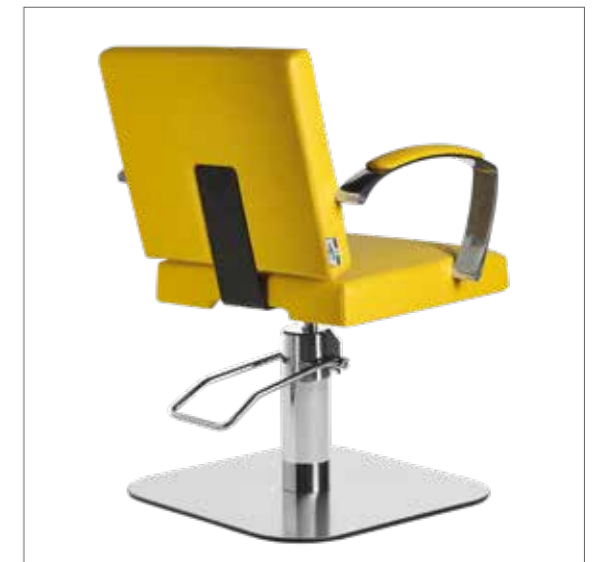

COLORI / COLOURS A ■ B □

DISPONIBILE IN 42 COLORI / AVAILABLE IN 42 COLOURS

DIVA+

COLORI IN FOTO:
COLOURS IN PHOTO:
YELLOW PEARL P7
DARK GREY G6

LR/C854

€479

	POMPA CON FRENO PUMP WITH BRAKE		POMPA CON FRENO E BASE NERA PUMP WITH BRAKE AND BLACK BASE
★	LR/C854 €479	★	LR/C854N €499
R	LR/C854/R €529	RN	LR/C854/RN €549
S	LR/C854/S €529	SN	LR/C854/SN €549