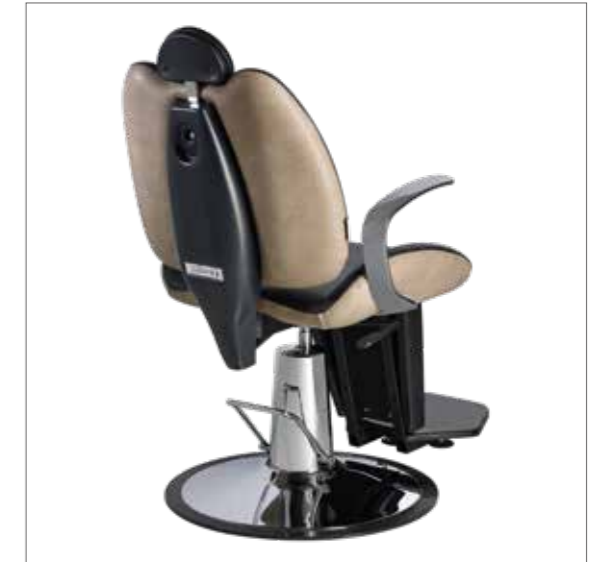

LR/M110
€499

DISPONIBILE CON LED
 AVAILABLE WITH LED
 LR/AC110
€89

RIPIANI DISPONIBILI NEI MATERIALI
 SHELVES AVAILABLE IN THE MATERIALS

LR/BC650
€1.099

FIGARO

COLORI IN FOTO:
 COLOURS IN PHOTO:
 VINTAGE ASH G4
 VINTAGE BLACK G1