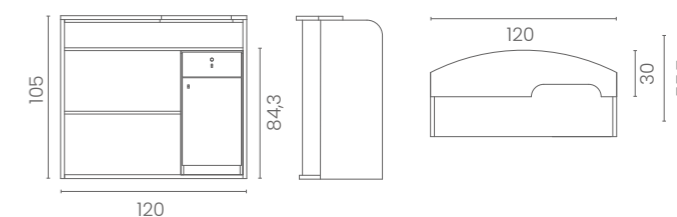

120

84,3

120

30

157