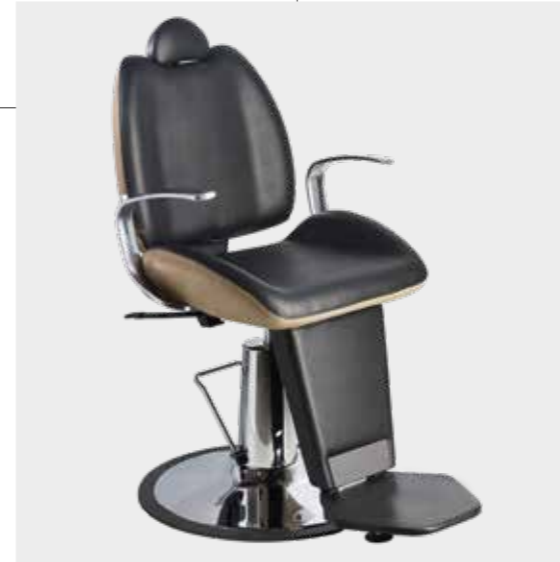

LR/M110
€499

DISPONIBILE CON LED
 AVAILABLE WITH LED
 LR/AC110
€89

RIPIANI DISPONIBILI NEI MATERIALI
 SHELVES AVAILABLE IN THE MATERIALS

LR/BC650
€1.099

FIGARO

COLORI IN FOTO:
 COLOURS IN PHOTO:
 VINTAGE ASH G4
 VINTAGE BLACK G1