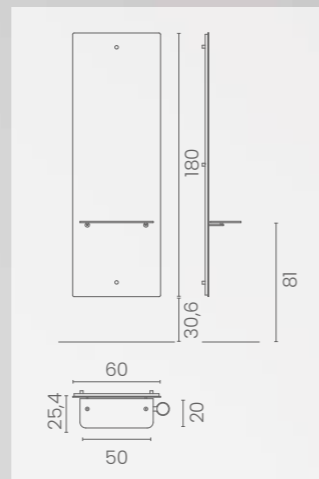

	POMPA CON FRENO E BASE NERA PUMP WITH BRAKE AND BLACK BASE
★	LR/C304N €419
RN	LR/C304/RN €469
SN	LR/C304/SN €469

COLORI / COLOURS A ■ B □

DISPONIBILE IN 42 COLORI / AVAILABLE IN 42 COLOURS

MOTIVO

LR/M060-A
€599