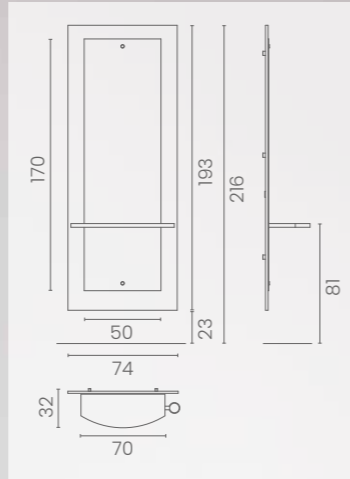

MELODIA

LR/M050-D
€449