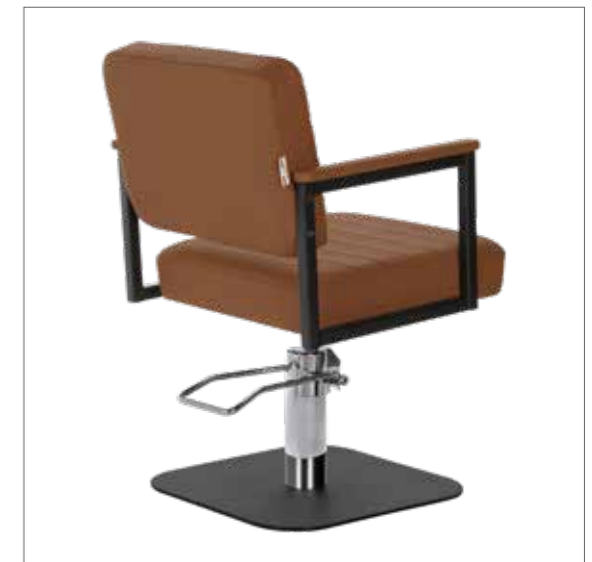

COLORI IN FOTO:
COLOURS IN PHOTO:
SAGE GREEN N6
MULBERRY N4

LR/C354
€499

	POMPA CON FRENO PUMP WITH BRAKE	POMPA CON FRENO E BASE NERA PUMP WITH BRAKE AND BLACK BASE
★	LR/C354 €499	LR/C354N €519
R	LR/C354/R €549	LR/C354/RN €569
S	LR/C354/S €549	LR/C354/SN €569

COLORI / COLOURS A ■ B □
DISPONIBILE IN 42 COLORI / AVAILABLE IN 42 COLOURS

ANDREA

COLORI IN FOTO:
COLOURS IN PHOTO:
PEACOCK BLUE N3
COGNAC N5

LR/C154
€499

	POMPA CON FRENO PUMP WITH BRAKE		POMPA CON FRENO E BASE NERA PUMP WITH BRAKE AND BLACK BASE
★	LR/C154 €499	★	LR/C154N €519
R	LR/C154/R €549	RN	LR/C154/RN €569
S	LR/C154/S €549	SN	LR/C154/SN €569