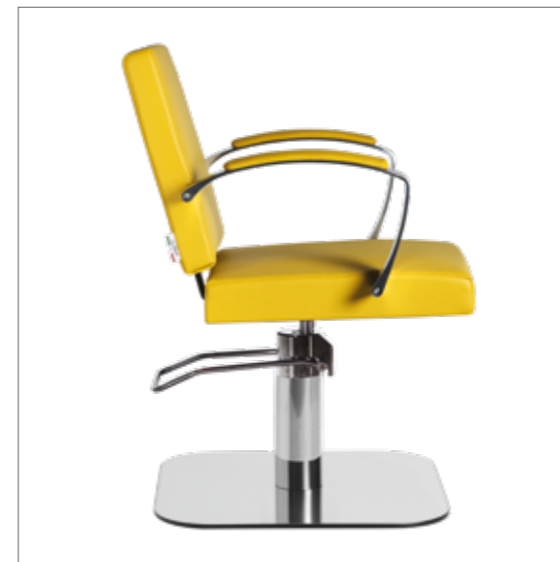

COLORI / COLOURS A ■ B □

DISPONIBILE IN 42 COLORI / AVAILABLE IN 42 COLOURS

DIVA+

COLORI IN FOTO:
COLOURS IN PHOTO:
YELLOW PEARL P7
DARK GREY G6

LR/C854

€479

	POMPA CON FRENO PUMP WITH BRAKE		POMPA CON FRENO E BASE NERA PUMP WITH BRAKE AND BLACK BASE
★	LR/C854 €479	★	LR/C854N €499
R	LR/C854/R €529	RN	LR/C854/RN €549
S	LR/C854/S €529	SN	LR/C854/SN €549