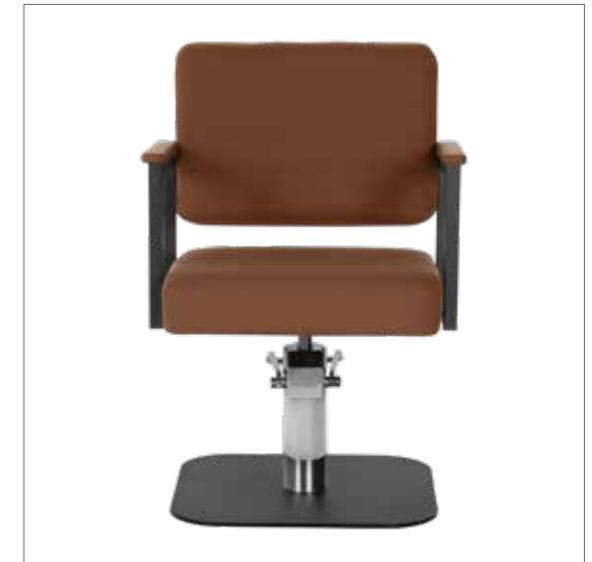

COLORI IN FOTO:
COLOURS IN PHOTO:
SAGE GREEN N6
MULBERRY N4

LR/C354
€499

	POMPA CON FRENO PUMP WITH BRAKE	POMPA CON FRENO E BASE NERA PUMP WITH BRAKE AND BLACK BASE
★	LR/C354 €499	LR/C354N €519
R	LR/C354/R €549	LR/C354/RN €569
S	LR/C354/S €549	LR/C354/SN €569

COLORI / COLOURS A ■ B □
DISPONIBILE IN 42 COLORI / AVAILABLE IN 42 COLOURS

ANDREA

COLORI IN FOTO:
COLOURS IN PHOTO:
PEACOCK BLUE N3
COGNAC N5

LR/C154
€499

	POMPA CON FRENO PUMP WITH BRAKE		POMPA CON FRENO E BASE NERA PUMP WITH BRAKE AND BLACK BASE
★	LR/C154 €499	★	LR/C154N €519
R	LR/C154/R €549	RN	LR/C154/RN €569
S	LR/C154/S €549	SN	LR/C154/SN €569