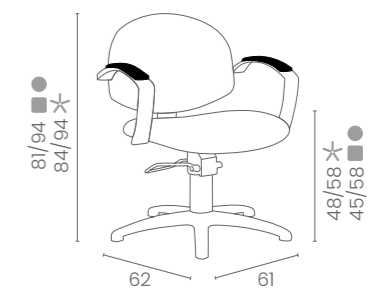

COLORI / COLOURS A ■ B □

DISPONIBILE IN 42 COLORI / AVAILABLE IN 42 COLOURS

TINA

COLORI IN FOTO:
COLOURS IN PHOTO:
MULBERRY N4
SAGE GREEN N6

LR/C254
€449

	POMPA CON FRENO PUMP WITH BRAKE	POMPA CON FRENO E BASE NERA PUMP WITH BRAKE AND BLACK BASE
★	LR/C254 €449	LR/C254N €469
● R	LR/C254/R €499	LR/C254/RN €519
■ S	LR/C254/S €499	LR/C254/SN €519