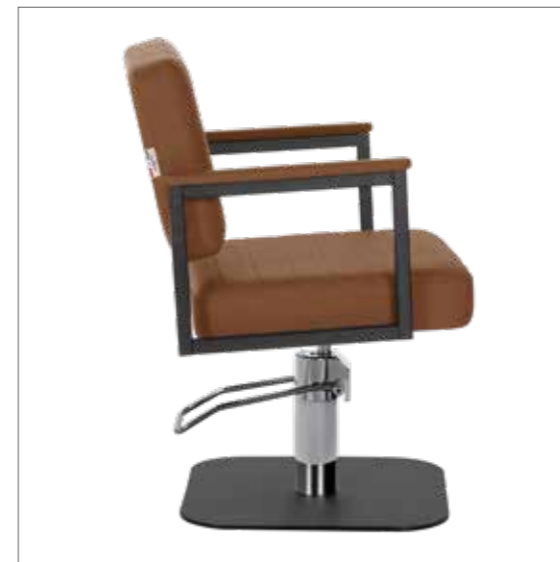

COLORI IN FOTO:
COLOURS IN PHOTO:
SAGE GREEN N6
MULBERRY N4

LR/C354
€499

	POMPA CON FRENO PUMP WITH BRAKE	POMPA CON FRENO E BASE NERA PUMP WITH BRAKE AND BLACK BASE
★	LR/C354 €499	LR/C354N €519
R	LR/C354/R €549	LR/C354/RN €569
S	LR/C354/S €549	LR/C354/SN €569

COLORI / COLOURS A ■ B □
DISPONIBILE IN 42 COLORI / AVAILABLE IN 42 COLOURS

ANDREA

COLORI IN FOTO:
COLOURS IN PHOTO:
PEACOCK BLUE N3
COGNAC N5

LR/C154
€499

	POMPA CON FRENO PUMP WITH BRAKE		POMPA CON FRENO E BASE NERA PUMP WITH BRAKE AND BLACK BASE
★	LR/C154 €499	★	LR/C154N €519
R	LR/C154/R €549	RN	LR/C154/RN €569
S	LR/C154/S €549	SN	LR/C154/SN €569