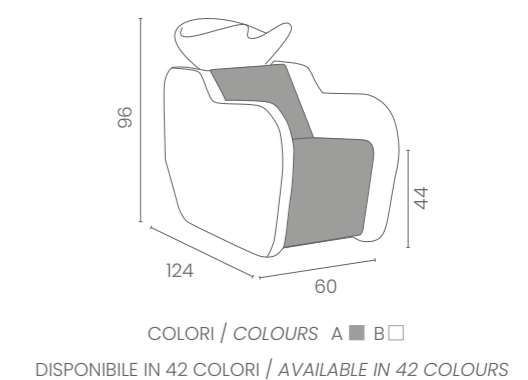

€1.199

COLORE IN FOTO:
COLOUR IN PHOTO:
SAGE GREEN N6

	LR/W102/B €1.199
	LR/W102/N €1.299

	LR/W092/B €1.199
	LR/W092/N €1.299

RIVA

COLORE IN FOTO:
COLOUR IN PHOTO:
VINTAGE ASH G4

LR/W030/B
€999

	LR/W030/B €999
	LR/W030/N €1.099