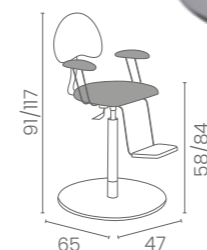

H: 64 / 84

ROMEO
LR/S020
€99

H: 64 / 84

COLORI IN FOTO / COLOURS IN PHOTO: RED PEARL P8 - VINTAGE ASH G4

PICCOLO
LR/S030
€449

COLORI IN FOTO:
COLOURS IN PHOTO:
MILK 61
YELLOW PEARL P7

COLORI / COLOURS A ■ B □
DISPONIBILE IN 42 COLORI
AVAILABLE IN 42 COLOURS