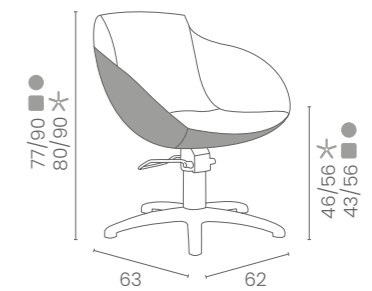

POMPA CON FRENO PUMP WITH BRAKE
★	LR/C704 €549
R	LR/C704/R €599
S	LR/C704/S €599

	POMPA CON FRENO E BASE NERA PUMP WITH BRAKE AND BLACK BASE
★	LR/C704N €569
RN	LR/C704/RN €619
SN	LR/C704/SN €619