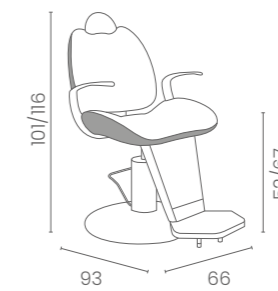

LR/M110
€499

DISPONIBILE CON LED
 AVAILABLE WITH LED
 LR/AC110
€89

RIPIANI DISPONIBILI NEI MATERIALI
 SHELVES AVAILABLE IN THE MATERIALS

LR/BC650
€1.099

FIGARO

COLORI IN FOTO:
 COLOURS IN PHOTO:
 VINTAGE ASH G4
 VINTAGE BLACK G1