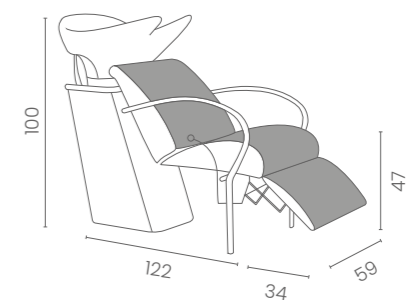

ACQUALINE

COLORE IN FOTO:
COLOUR IN PHOTO:
VINTAGE ICE K8

LR/W015/B
€999

LR/W016/B
€1.299

LR/WL005
€199

LR/WL010
€40

	ALZAGAMBE MANUALE MANUAL LEG REST	
	LR/W015/B €999	LR/W016/B €1.299
	LR/W015/N €1.099	LR/W016/N €1.399