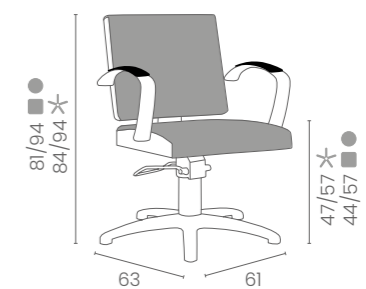

LR/C804

€449

	POMPA CON FRENO PUMP WITH BRAKE
★	LR/C804 €449
● R	LR/C804/R €499
■ S	LR/C804/S €499

	POMPA CON FRENO E BASE NERA PUMP WITH BRAKE AND BLACK BASE
★	LR/C804N €469
● RN	LR/C804/RN €519
■ SN	LR/C804/SN €519