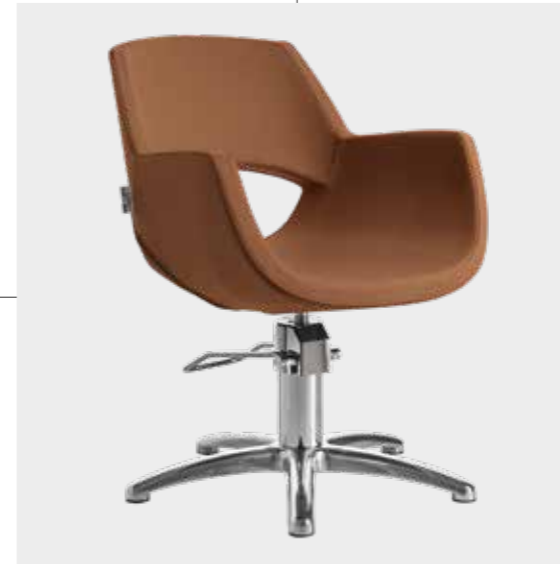

LR/C504

€549