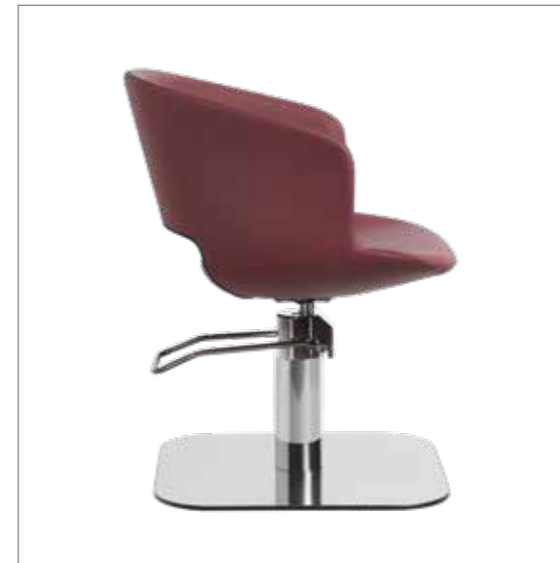

COLORI IN FOTO:
COLOURS IN PHOTO:
SAGE GREEN N6
MULBERRY N4

LR/C354
€499

	POMPA CON FRENO PUMP WITH BRAKE	POMPA CON FRENO E BASE NERA PUMP WITH BRAKE AND BLACK BASE
★	LR/C354 €499	LR/C354N €519
R	LR/C354/R €549	LR/C354/RN €569
S	LR/C354/S €549	LR/C354/SN €569