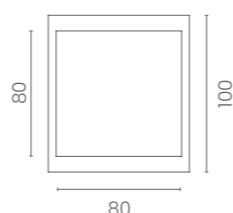

L 60 x W 30 CM

LR/AC020
€69

LR/RD020
€729

LR/RD025
€729

44

CON PANNELLO E LED
WITH PANEL AND LED

41

CON PANNELLO
WITH PANEL