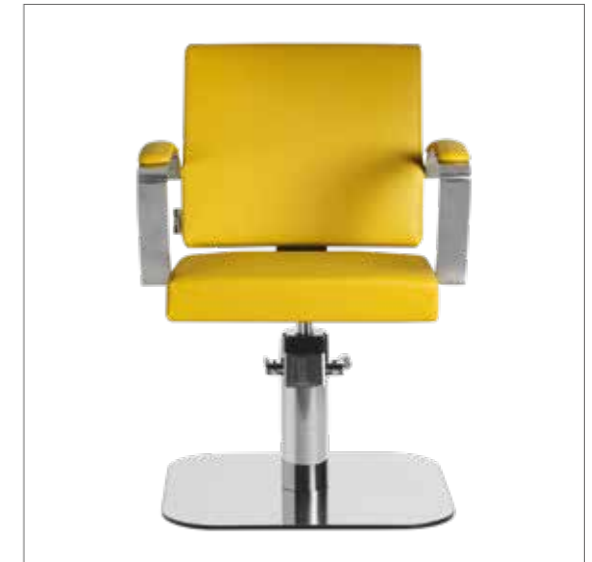

COLORI / COLOURS A ■ B □

DISPONIBILE IN 42 COLORI / AVAILABLE IN 42 COLOURS

DIVA+

COLORI IN FOTO:
COLOURS IN PHOTO:
YELLOW PEARL P7
DARK GREY G6

LR/C854

€479

	POMPA CON FRENO PUMP WITH BRAKE		POMPA CON FRENO E BASE NERA PUMP WITH BRAKE AND BLACK BASE
★	LR/C854 €479	★	LR/C854N €499
R	LR/C854/R €529	RN	LR/C854/RN €549
S	LR/C854/S €529	SN	LR/C854/SN €549