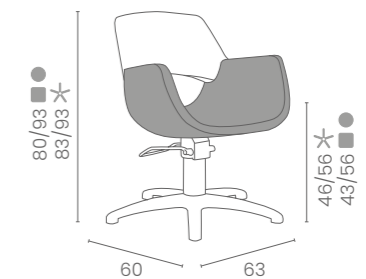

LR/C504

€549

	POMPA CON FRENO PUMP WITH BRAKE
★	LR/C504 €549
R	LR/C504/R €599
S	LR/C504/S €599

	POMPA CON FRENO E BASE NERA PUMP WITH BRAKE AND BLACK BASE
★	LR/C504N €569
RN	LR/C504/RN €619
SN	LR/C504/SN €619