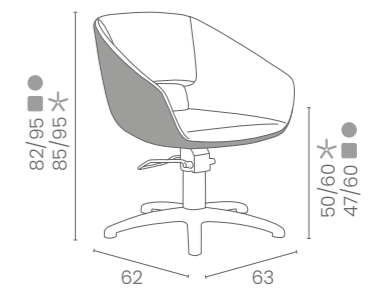

DISPONIBILE IN 42 COLORI / AVAILABLE IN 42 COLOURS

BEA

COLORI IN FOTO:
COLOURS IN PHOTO:
VINTAGE TAN G2
VINTAGE WHITE G3

LR/C904
€549

	POMPA CON FRENO PUMP WITH BRAKE	POMPA CON FRENO E BASE NERA PUMP WITH BRAKE AND BLACK BASE
★	LR/C904 €549	LR/C904N €569
R	LR/C904/R €599	LR/C904/RN €619
S	LR/C904/S €599	LR/C904/SN €619