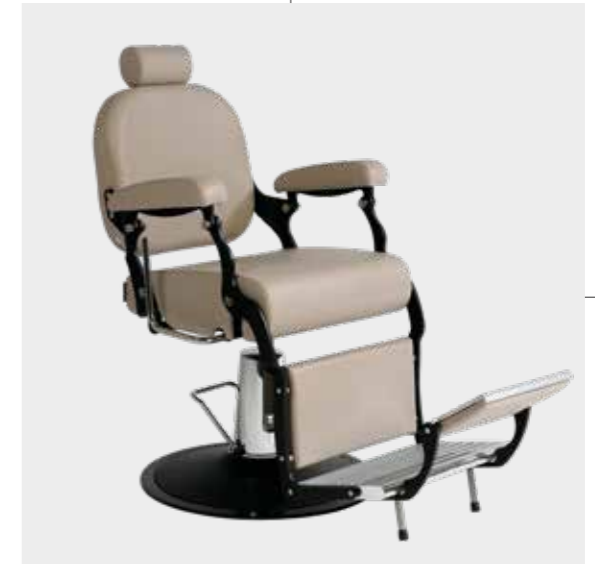

COLORI / COLOURS A ■ B □
 DISPONIBILE IN 42 COLORI / AVAILABLE IN 42 COLOURS

LEVANTE

COLORE IN FOTO:
COLOUR IN PHOTO:
TEA 62

LR/BC750

€1.999

LR/BC755

€2.199

DISPONIBILE IN 42 COLORI / AVAILABLE IN 42 COLOURS