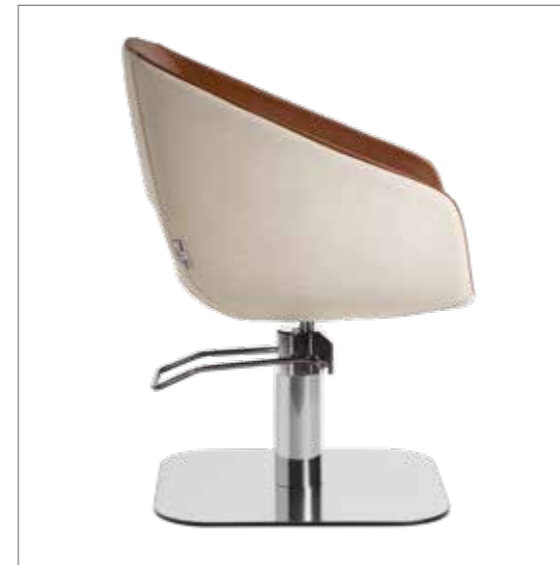

COLORI / COLOURS A ■ B □

DISPONIBILE IN 42 COLORI / AVAILABLE IN 42 COLOURS

TINA

COLORI IN FOTO:
COLOURS IN PHOTO:
MULBERRY N4
SAGE GREEN N6

LR/C254
€449

	POMPA CON FRENO PUMP WITH BRAKE	POMPA CON FRENO E BASE NERA PUMP WITH BRAKE AND BLACK BASE
★	LR/C254 €449	LR/C254N €469
● R	LR/C254/R €499	LR/C254/RN €519
■ S	LR/C254/S €499	LR/C254/SN €519

DISPONIBILE IN 42 COLORI / AVAILABLE IN 42 COLOURS

BEA

COLORI IN FOTO:
COLOURS IN PHOTO:
VINTAGE TAN G2
VINTAGE WHITE G3

LR/C904
€549

	POMPA CON FRENO PUMP WITH BRAKE	POMPA CON FRENO E BASE NERA PUMP WITH BRAKE AND BLACK BASE
★	LR/C904 €549	LR/C904N €569
R	LR/C904/R €599	LR/C904/RN €619
S	LR/C904/S €599	LR/C904/SN €619