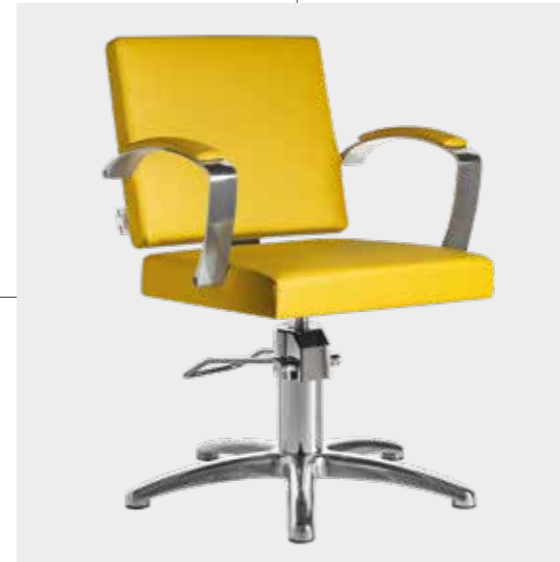

COLORI / COLOURS A ■ B □

DISPONIBILE IN 42 COLORI / AVAILABLE IN 42 COLOURS

DIVA+

COLORI IN FOTO:
COLOURS IN PHOTO:
YELLOW PEARL P7
DARK GREY G6

LR/C854

€479

	POMPA CON FRENO PUMP WITH BRAKE		POMPA CON FRENO E BASE NERA PUMP WITH BRAKE AND BLACK BASE
★	LR/C854 €479	★	LR/C854N €499
R	LR/C854/R €529	RN	LR/C854/RN €549
S	LR/C854/S €529	SN	LR/C854/SN €549