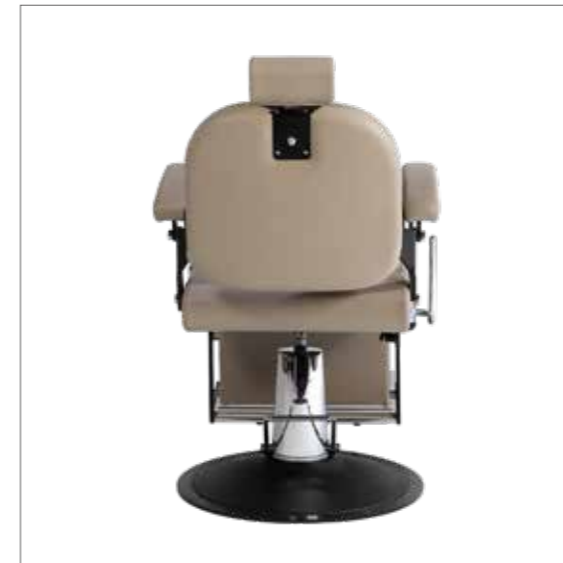

COLORI / COLOURS A ■ B □
 DISPONIBILE IN 42 COLORI / AVAILABLE IN 42 COLOURS

LEVANTE

COLORE IN FOTO:
COLOUR IN PHOTO:
TEA 62

LR/BC750

€1.999

LR/BC755

€2.199

DISPONIBILE IN 42 COLORI / AVAILABLE IN 42 COLOURS