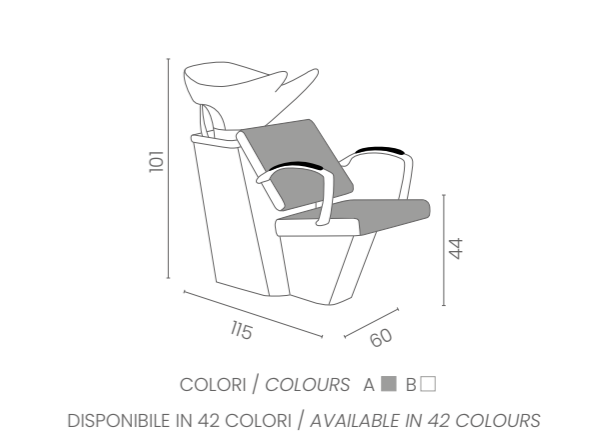

€1.199

COLORE IN FOTO:
COLOUR IN PHOTO:
SAGE GREEN N6

	LR/W102/B €1.199
	LR/W102/N €1.299

	LR/W092/B €1.199
	LR/W092/N €1.299

RIVA

COLORE IN FOTO:
COLOUR IN PHOTO:
VINTAGE ASH G4

LR/W030/B
€999

	LR/W030/B €999
	LR/W030/N €1.099