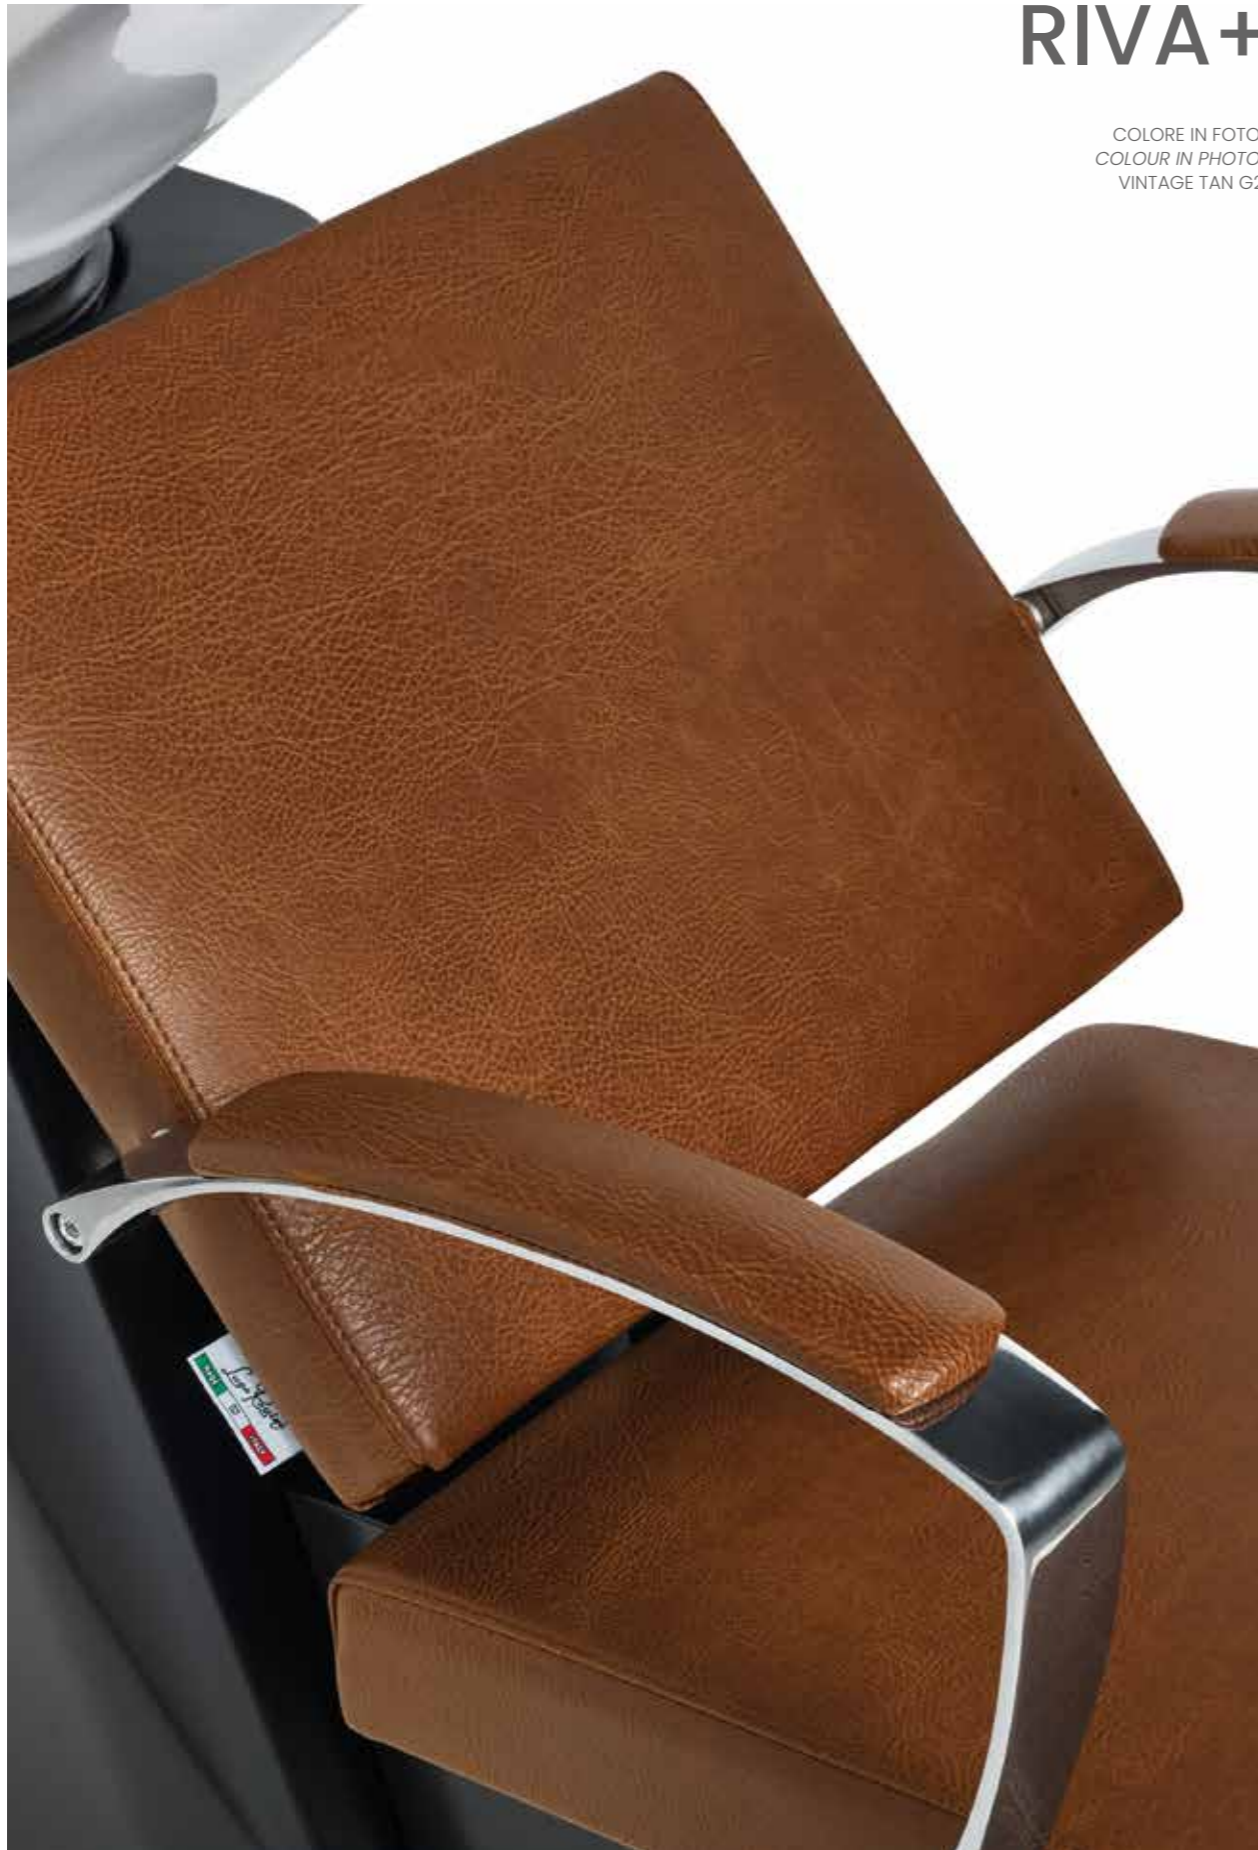

€1.199

COLORE IN FOTO:
COLOUR IN PHOTO:
SAGE GREEN N6

	LR/W102/B €1.199
	LR/W102/N €1.299

	LR/W092/B €1.199
	LR/W092/N €1.299

RIVA

COLORE IN FOTO:
COLOUR IN PHOTO:
VINTAGE ASH G4

LR/W030/B
€999

	LR/W030/B €999
	LR/W030/N €1.099