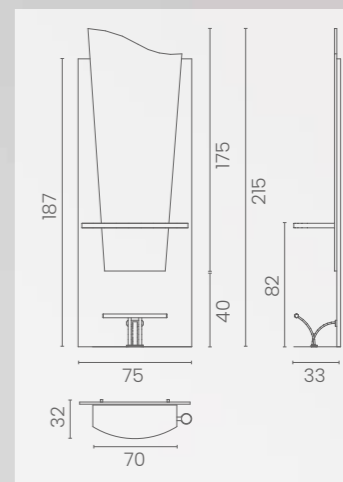

DISPONIBILE CON LED
AVAILABLE WITH LED
LR/AC040
€99

VENEZIA

LR/M080-D
€499

DISPONIBILE CON LED
AVAILABLE WITH LED
LR/AC040
€99

VENEZIA

LR/M070-B
€499

DISPONIBILE CON LED
AVAILABLE WITH LED
LR/AC040
€99

GIOVE