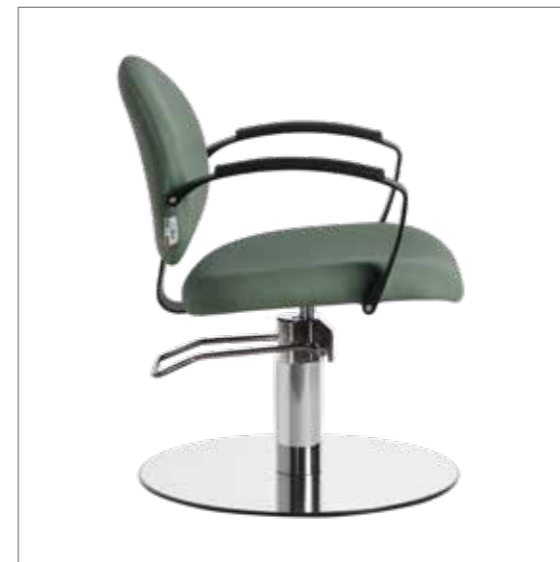

COLORI / COLOURS A ■ B □

DISPONIBILE IN 42 COLORI / AVAILABLE IN 42 COLOURS

TINA

COLORI IN FOTO:
COLOURS IN PHOTO:
MULBERRY N4
SAGE GREEN N6

LR/C254
€449

	POMPA CON FRENO PUMP WITH BRAKE	POMPA CON FRENO E BASE NERA PUMP WITH BRAKE AND BLACK BASE
★	LR/C254 €449	LR/C254N €469
● R	LR/C254/R €499	LR/C254/RN €519
■ S	LR/C254/S €499	LR/C254/SN €519