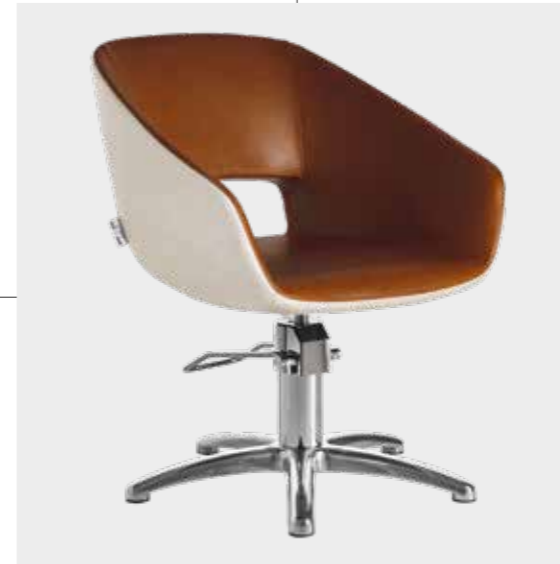

LR/C904
€549