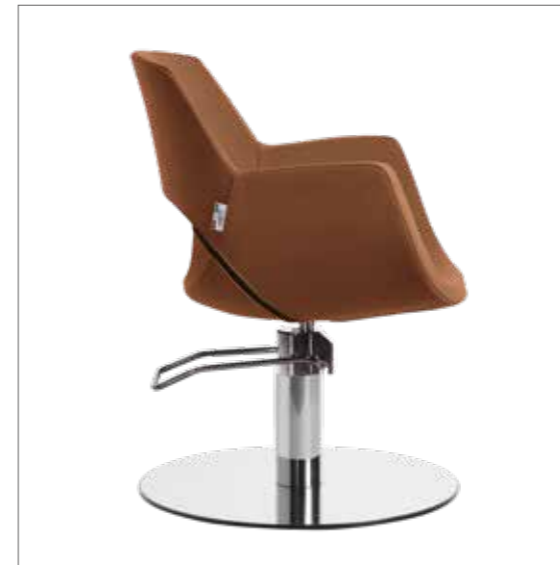

LR/C504

€549