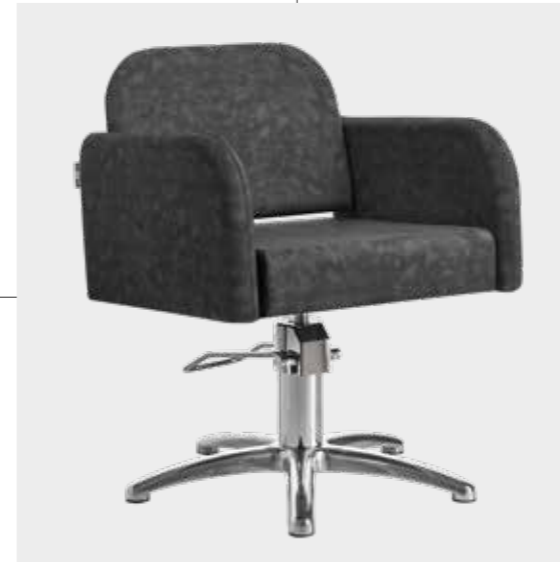

COLORI / COLOURS A ■ B □

DISPONIBILE IN 42 COLORI / AVAILABLE IN 42 COLOURS

OPERA

COLORI IN FOTO:
COLOURS IN PHOTO:
BEIGE PEARL P4
BLACK PEARL P1

LR/C304

€399

	POMPA CON FRENO PUMP WITH BRAKE
★	LR/C304 €399
R	LR/C304/R €449
S	LR/C304/S €449