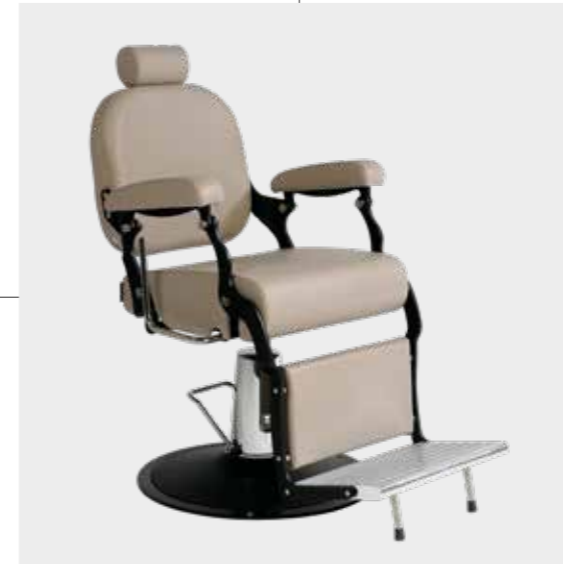

COLORI / COLOURS A ■ B □
 DISPONIBILE IN 42 COLORI / AVAILABLE IN 42 COLOURS

LEVANTE

COLORE IN FOTO:
COLOUR IN PHOTO:
TEA 62

LR/BC750

€1.999

LR/BC755

€2.199

DISPONIBILE IN 42 COLORI / AVAILABLE IN 42 COLOURS