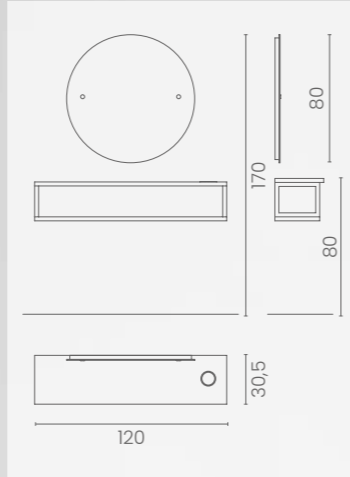

GIOVE

LR/M110
€499

DISPONIBILE CON LED
AVAILABLE WITH LED
LR/AC110
€89

RIPIANI DISPONIBILI NEI MATERIALI
SHELVES AVAILABLE IN THE MATERIALS