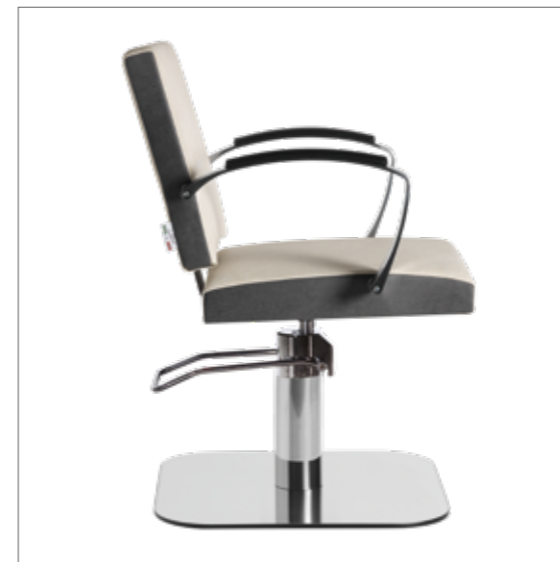

LR/C804

€449