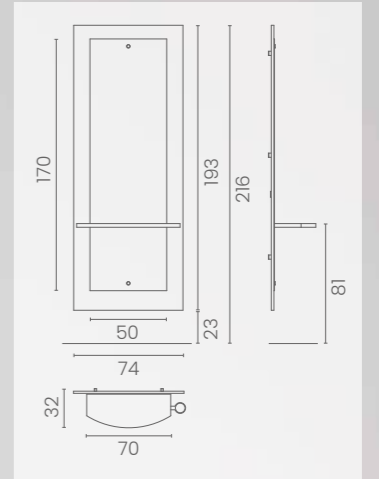

MELODIA

LR/M010-B
€449

DISPONIBILE CON LED
AVAILABLE WITH LED
LR/AC040
€99