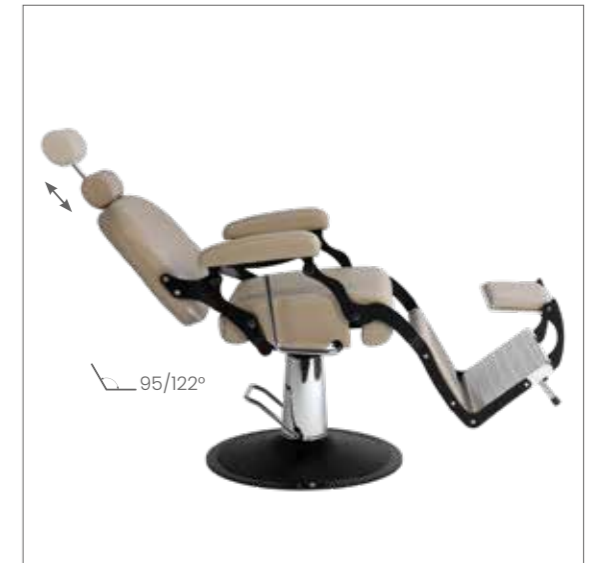

COLORI / COLOURS A ■ B □
 DISPONIBILE IN 42 COLORI / AVAILABLE IN 42 COLOURS

LEVANTE

COLORE IN FOTO:
COLOUR IN PHOTO:
TEA 62

LR/BC750

€1.999

LR/BC755

€2.199

DISPONIBILE IN 42 COLORI / AVAILABLE IN 42 COLOURS