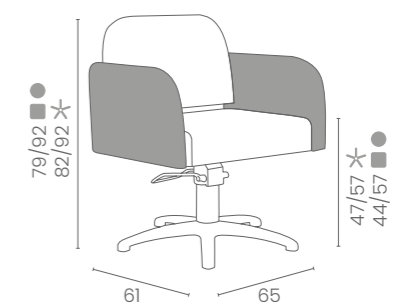

POMPA CON FRENO PUMP WITH BRAKE
★	LR/C304 €399
R	LR/C304/R €449
S	LR/C304/S €449

	POMPA CON FRENO E BASE NERA PUMP WITH BRAKE AND BLACK BASE
★	LR/C304N €419
RN	LR/C304/RN €469
SN	LR/C304/SN €469