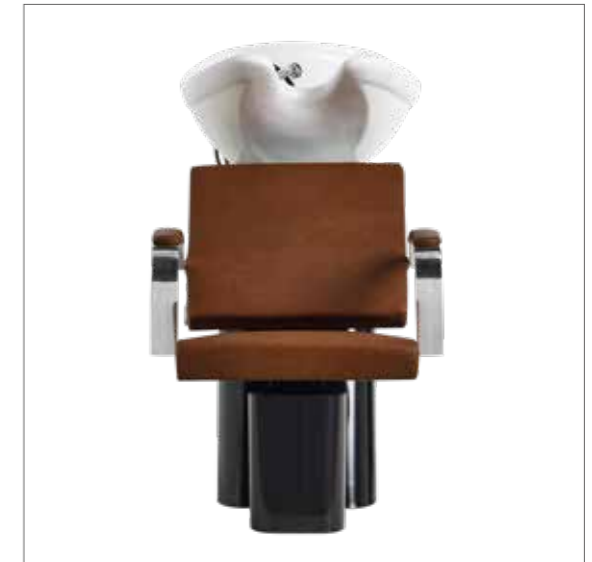

LR/WL005
€199

LR/WL010
€40

	LR/W035/B €1.029
	LR/W035/N €1.129