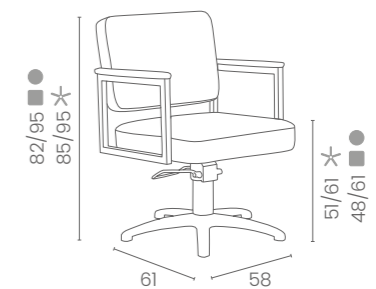

DISPONIBILE IN 42 COLORI / AVAILABLE IN 42 COLOURS