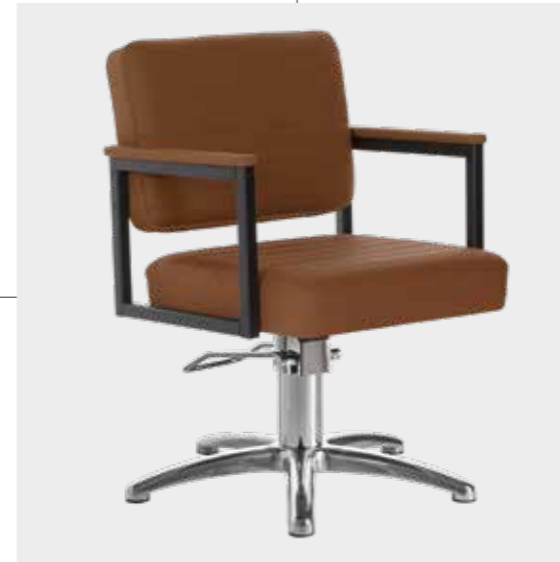

COLORI IN FOTO:
COLOURS IN PHOTO:
SAGE GREEN N6
MULBERRY N4

LR/C354
€499

	POMPA CON FRENO PUMP WITH BRAKE	POMPA CON FRENO E BASE NERA PUMP WITH BRAKE AND BLACK BASE
★	LR/C354 €499	LR/C354N €519
R	LR/C354/R €549	LR/C354/RN €569
S	LR/C354/S €549	LR/C354/SN €569

COLORI / COLOURS A ■ B □
DISPONIBILE IN 42 COLORI / AVAILABLE IN 42 COLOURS

ANDREA

COLORI IN FOTO:
COLOURS IN PHOTO:
PEACOCK BLUE N3
COGNAC N5

LR/C154
€499

	POMPA CON FRENO PUMP WITH BRAKE		POMPA CON FRENO E BASE NERA PUMP WITH BRAKE AND BLACK BASE
★	LR/C154 €499	★	LR/C154N €519
R	LR/C154/R €549	RN	LR/C154/RN €569
S	LR/C154/S €549	SN	LR/C154/SN €569