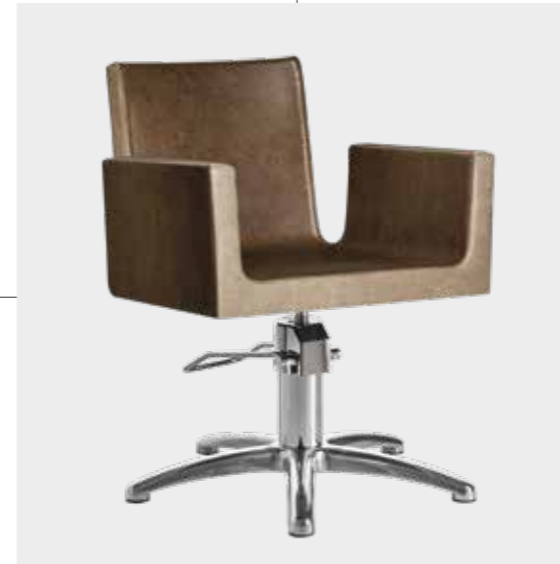

LR/C404
€549