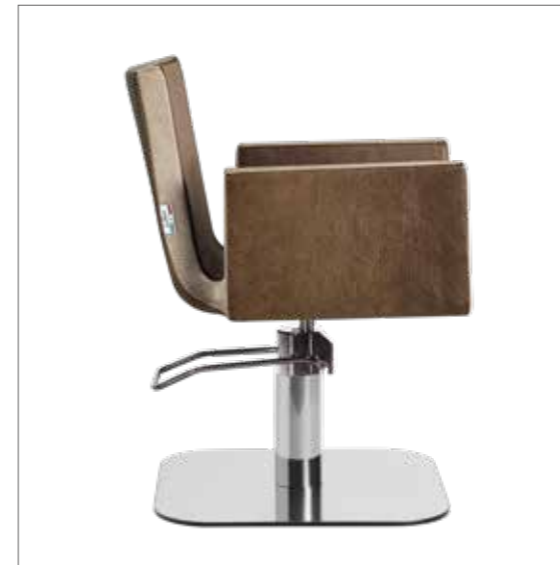

LR/C404
€549