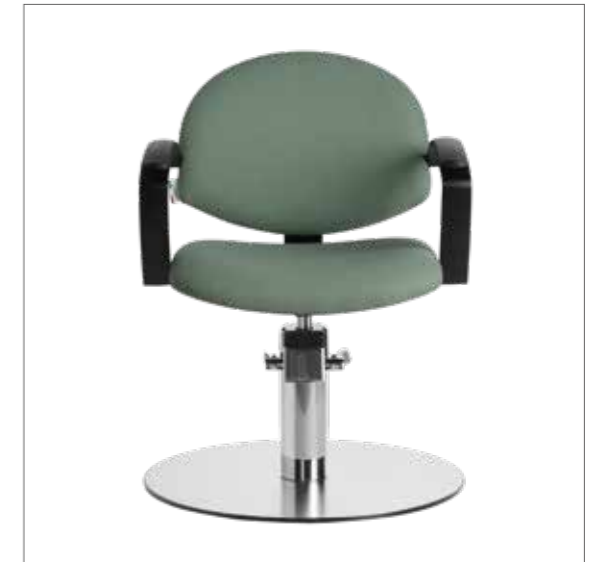

COLORI / COLOURS A ■ B □

DISPONIBILE IN 42 COLORI / AVAILABLE IN 42 COLOURS

TINA

COLORI IN FOTO:
COLOURS IN PHOTO:
MULBERRY N4
SAGE GREEN N6

LR/C254
€449

	POMPA CON FRENO PUMP WITH BRAKE	POMPA CON FRENO E BASE NERA PUMP WITH BRAKE AND BLACK BASE
★	LR/C254 €449	LR/C254N €469
● R	LR/C254/R €499	LR/C254/RN €519
■ S	LR/C254/S €499	LR/C254/SN €519