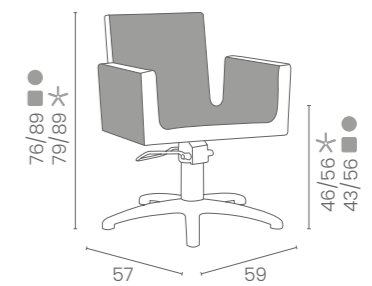

POMPA CON FRENO PUMP WITH BRAKE
★	LR/C404 €549
R	LR/C404/R €599
S	LR/C404/S €599

	POMPA CON FRENO E BASE NERA PUMP WITH BRAKE AND BLACK BASE
★	LR/C404N €569
RN	LR/C404/RN €619
SN	LR/C404/SN €619