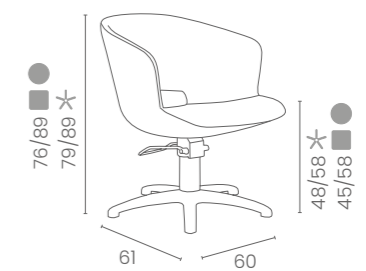

COLORI IN FOTO:
COLOURS IN PHOTO:
SAGE GREEN N6
MULBERRY N4

LR/C354
€499

	POMPA CON FRENO PUMP WITH BRAKE	POMPA CON FRENO E BASE NERA PUMP WITH BRAKE AND BLACK BASE
★	LR/C354 €499	LR/C354N €519
R	LR/C354/R €549	LR/C354/RN €569
S	LR/C354/S €549	LR/C354/SN €569