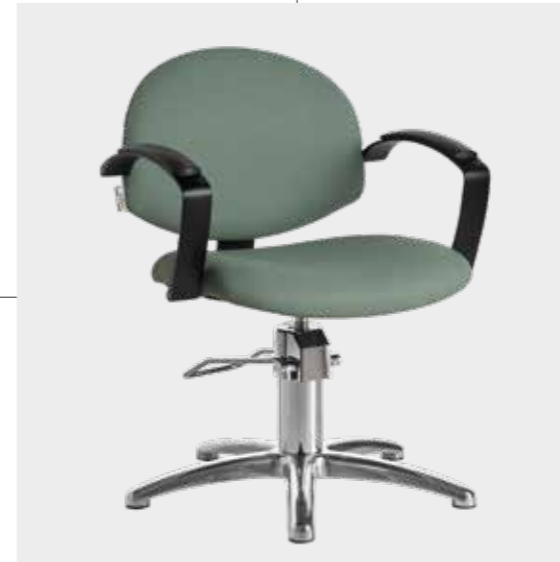

COLORI / COLOURS A ■ B □

DISPONIBILE IN 42 COLORI / AVAILABLE IN 42 COLOURS

TINA

COLORI IN FOTO:
COLOURS IN PHOTO:
MULBERRY N4
SAGE GREEN N6

LR/C254
€449

	POMPA CON FRENO PUMP WITH BRAKE	POMPA CON FRENO E BASE NERA PUMP WITH BRAKE AND BLACK BASE
★	LR/C254 €449	LR/C254N €469
● R	LR/C254/R €499	LR/C254/RN €519
■ S	LR/C254/S €499	LR/C254/SN €519

DISPONIBILE IN 42 COLORI / AVAILABLE IN 42 COLOURS

BEA

COLORI IN FOTO:
COLOURS IN PHOTO:
VINTAGE TAN G2
VINTAGE WHITE G3

LR/C904
€549

	POMPA CON FRENO PUMP WITH BRAKE	POMPA CON FRENO E BASE NERA PUMP WITH BRAKE AND BLACK BASE
★	LR/C904 €549	LR/C904N €569
R	LR/C904/R €599	LR/C904/RN €619
S	LR/C904/S €599	LR/C904/SN €619